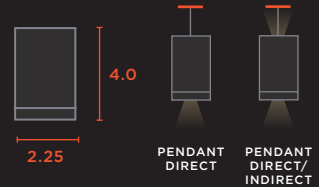

LIGHT DISTRIBUTION OPTICS

LANBERTAIN
DIRECT

ASYMMETRIC
DIRECT

BAT WING
DIRECT

LANBERTAIN
INDIRECT

BAT WING
INDIRECT

EXTREME BAT WING
INDIRECT

CONNECTORS

STATIC ENDCAPS

FINISHES

STANDARD FINISHES
Black, White & Silver

LUXILLUMINAIRE.COM/LNXX

PRODUCT DETAILS

Im/w

Direct Up to 112

Direct/ Indirect Up to 126

Lumen Packages

375-1000 lm/ft

Configurations

2 ft - 8 ft

Individual Units or

Continuous Row Lengths

Fixed CCT

27K, 30K, 35K, 40K