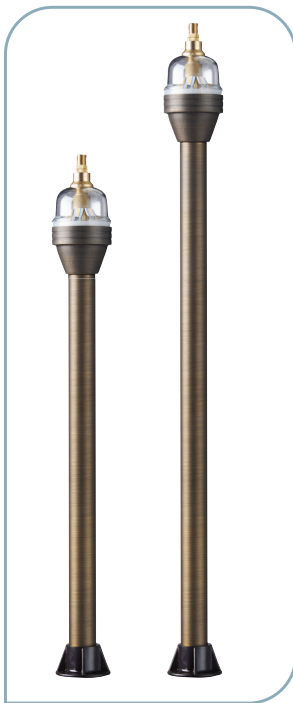

BRIO COLLECTION