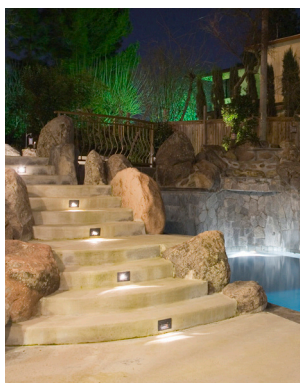

Step Lights