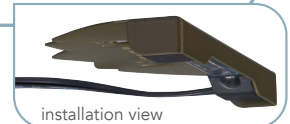

Stainless Steel Construction

SH102TBZ 2W
Textured Bronze Color
SH202DS 2W
Desert Stone Color