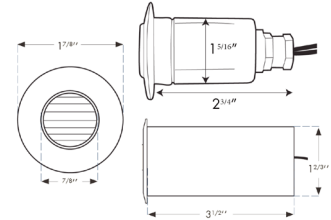

Mini Deck Lights

Solid Brass Construction with Bronze Finish

- **LED**
  Long Life
- **20W**
  Incandescent Replacement
- **12V**
  Low Voltage
- **10 YEAR**
  Fixture Warranty
- **5 YEAR**
  LED Warranty

LED (#L13238) and recessed sleeve included
MR8 – 175 Lumens – 3000K – 80° spread
18" SPT-1W 18AWG copper lead wire

BMD132BZF
Flat Glass Lens

BMD132BZL
Louver Lens