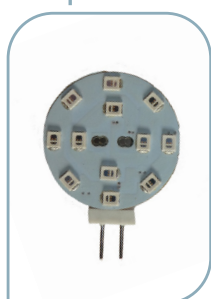

Down Lights

BD115BZ-A

5W
40° spread

Replacement Lamps

L192A

2W
LED disk
GU4 bi-pin

L151A

2W
LED enclosed
GU4 bi-pin