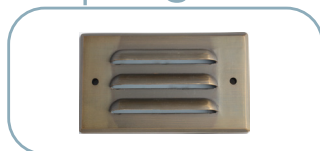

Step Lights

BST105BZ-A

5W
5" x 3"