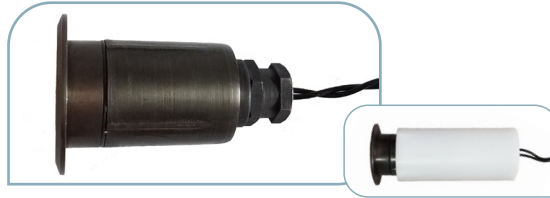

BST109BZ 9W
 3" x 9" x 7/8"
 90 Lumens

Mini Deck Lights

Solid Brass Construction with Bronze Finish

- LED**
Long Life
- 20W**
Incandescent Replacement
- 12V**
Low Voltage
- 10 YEAR**
Fixture Warranty
- 5 YEAR**
LED Warranty

LED (#L13238) and recessed sleeve included
MR8 – 175 Lumens – 3000K – 80° spread
18" SPT-1W 18AWG copper lead wire

BMD132BZC
Cross Lens

BMD132BZE
Eyebrow Lens

BMD132BZF
Flat Glass Lens

BMD132BZL
Louver Lens