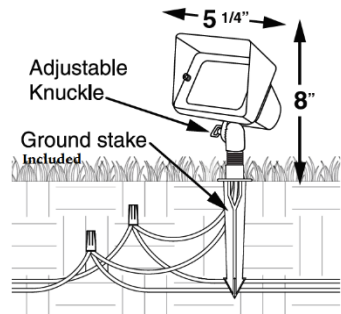

BRIO Collection

Low Voltage Landscape Commercial Uplight

Job Name:

Date:

Model:

Quantity:

Features

- ❖ Solid brass construction with bronze finish
- ❖ Nite Driver System replaceable integrated LED
 - Full LED light output up to 20% voltage drop
 - Easier to maintain even light levels than incandescent
 - Allows longer cable runs with more fixtures
 - Smooth dimming from 100% to 30% light output
- ❖ Large Thumb Screw and teeth on knuckle for easy aiming and lock adjustment
- ❖ For washing small plants, hedge rows and architectural features

Large BUR101BZ

Specification

- ❖ Low voltage operation: 12/24V AC/DC
- ❖ 6W (296~316lm) or 11W (809~819lm) integrated options
- ❖ Warm White - 3000~3200K
- ❖ Linear/Clear/Frosted lens included (BUR101BZ only)
- ❖ 3' SPT-2W 18AWG copper lead wire
- ❖ ½" threaded knuckle for mounting
- ❖ Ground mounting stake included
- ❖ 15 Year Fixture Warranty
- ❖ 5 Year LED Warranty

Oversized stake Included

MOUNTING ACCESSORIES:

RISERS:
6"
12"
18"

COMMERCIAL STAKE:

SURFACE MOUNT:

Small BUR106BZ

PART NUMBER	UPC	WATTS
BUR101BZ	852140007964	11
BUR106BZ	852140007971	6

650 Algonquin Rd, Ste 206, Schaumburg, IL 60176
PH: 847.496.5276 FAX: 846.701.8342