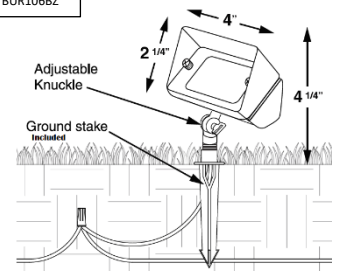

Large BUR101BZ

Specification

- ❖ Low voltage operation: 12/24V AC/DC
- ❖ 6W (296~316lm) or 11W (809~819lm) integrated options
- ❖ Warm White - 3000~3200K
- ❖ Linear/Clear/Frosted lens included (BUR101BZ only)
- ❖ 3' SPT-2W 18AWG copper lead wire
- ❖ ½" threaded knuckle for mounting
- ❖ Ground mounting stake included
- ❖ 15 Year Fixture Warranty
- ❖ 5 Year LED Warranty

Oversized stake Included

MOUNTING ACCESSORIES:

RISERS:
6"
12"
18"

COMMERCIAL STAKE:

SURFACE MOUNT:

Small BUR106BZ

PART NUMBER	UPC	WATTS
BUR101BZ	852140007964	11
BUR106BZ	852140007971	6

650 Algonquin Rd, Ste 206, Schaumburg, IL 60176
PH: 847.496.5276 FAX: 846.701.8342