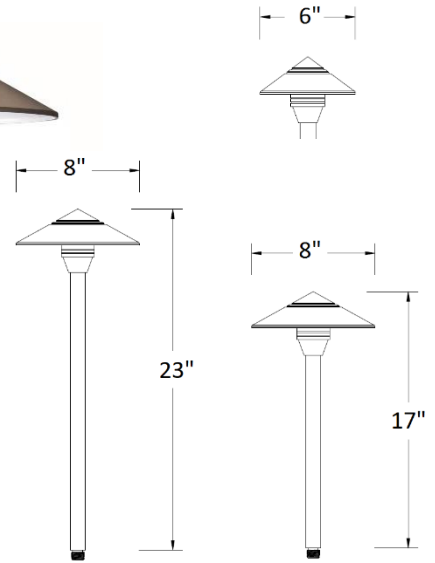

BRIO Collection

Low Voltage Landscape Pathlight

Job Name:
 Date:
 Model:
 Quantity:

Features

- ❖ Solid brass construction with bronze finish
- ❖ Nite Driver System matched LED array included
 - Full LED light output up to 20% voltage drop
 - Easier to maintain even light levels than incandescent
 - Allows longer cable runs with more fixtures
 - Simplifies installation and layout
 - Smooth dimming from 100% to 30% light output

Specification

- ❖ Low voltage operation: 12 VAC or 12 VDC
- ❖ LED light array
 - 3.6 watts – 357 Lumens
 - 3000k Warm White
 - Replaces 25 watt incandescent
 - Dimmable
- ❖ Five shade styles
- ❖ Includes clear and frosted lens
- ❖ 3' SPT-2W 18AWG copper lead wire
- ❖ 18" stem and 12" stem available
- ❖ Extra wide 8 1/2" ground mounting stake
- ❖ ETL Listed for Landscape Lighting
- ❖ 15 Year Fixture Warranty
- ❖ 5 Year LED Warranty

PART NUMBER 18" STEM (23" HT)		PART NUMBER 12" STEM (17" HT)		WATTS	SHAPE	SIZE
	UPC		UPC			
BP116BZ	852140007056	BP116BZ-2	852140007520	3.6	CLASSIC DOME	6"
BP118BZ	852140007063	BP118BZ-2	852140007537	3.6	CLASSIC DOME	8"
BP126BZ	852140007070	BP126BZ-2	852140007544	3.6	CLASSIC CONE	6"
BP128BZ	852140007087	BP128BZ-2	852140007551	3.6	CLASSIC CONE	8"
BP166BZ	852140007865	BP166BZ-2	852140007872	3.6	PYRAMID	6"
BP156BZ	852140007513	BP156BZ-2	852140007568	3.6	DEEP CONE	8"