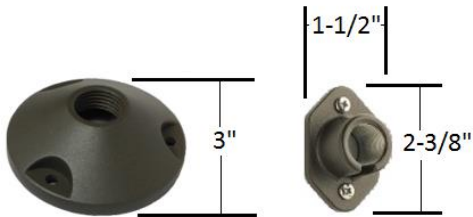

ACCESSORY

Mounting Bases

Job Name:
 Date:
 Model:
 Quantity:

Features

- ❖ Aura Series
 - Solid cast aluminum construction
 - Textured bronze finish
- ❖ Brio Series
 - Solid bronze constructions
 - Smooth bronze finish
- ❖ Designed for low voltage landscape lighting
- ❖ Secure fixture to vertical or horizontal surface

Specification

- ❖ Round
 - Female 1/2" thread
 - Three mounting holes
 - Cutout for cord exit
- ❖ Narrow
 - Female 1/2" split thread
 - Two mounting holes
 - Bottom cord exit
 - Allen head set screw

DIMENSIONS: