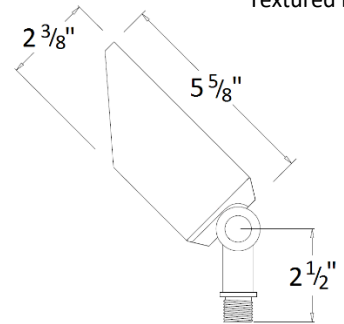

Textured Black Finish

BRONZE

PART NUMBER	WATTS	MR16 LAMP INCLUDED
AU115TBZ-2700-17	5	2700k – 17°
AU115TBZ-2700	5	2700k – 40°
AU115TBZ-2700-60	5	2700k – 60°
AU115TBZ-17	5	3000k – 17°
AU115TBZ	5	3000k – 40°
AU115TBZ-60	5	3000k – 60°
AU115TBZ-4000-17	5	4000k – 17°
AU115TBZ-4000	5	4000k – 40°
AU115TBZ-4000-60	5	4000k – 60°
AU115TBZ-5000-17	5	5000k – 17°
AU115TBZ-5000	5	5000k – 40°
AU115TBZ-5000-60	5	5000k – 60°
AU117TBZ-17	7	3000k – 17°
AU117TBZ	7	3000k – 40°
AU117TBZ-60	7	3000k – 60°

BLACK

PART NUMBER	WATTS	MR16 LAMP INCLUDED
AU115TBL-2700-17	5	2700k – 17°
AU115TBL-2700	5	2700k – 40°
AU115TBL-2700-60	5	2700k – 60°
AU115TBL-17	5	3000k – 17°
AU115TBL	5	3000k – 40°
AU115TBL-60	5	3000k – 60°
AU115TBL-4000-17	5	4000k – 17°
AU115TBL-4000	5	4000k – 40°
AU115TBL-4000-60	5	4000k – 60°
AU115TBL-5000-17	5	5000k – 17°
AU115TBL-5000	5	5000k – 40°
AU115TBL-5000-60	5	5000k – 60°
AU117TBL-17	7	3000k – 17°
AU117TBL	7	3000k – 40°
AU117TBL-60	7	3000k – 60°