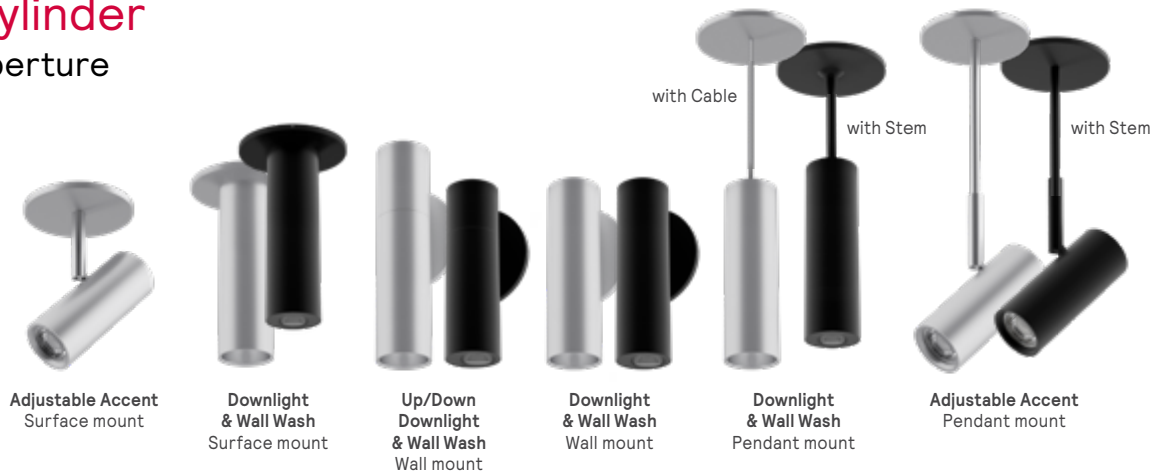

Designed with designers in mind

- The largest array of cylinder options in the US market.
- Available in RAL colors or white, aluminum, and black finishes.
- Complementary design and finish to OmniSpot track family.
- Line expansion provides simplest choice to specify projects.
- Full line of downlights, wall wash, and accents.
- Wide distribution allows for greater spacing.
- 3" suspended cable mount provides independent control of direct and indirect light
- Expands on 2SDCM color consistency between Calculite and OmniSpot families.

Calculite Cylinders

2" & 3" round & 3" square apertures

Calculite 2" Cylinder

Round precision aperture

Features

Lumens: up to 1000
CRI: 90 (min)
CCT: 2700K-4000K
 & D2W options
Lifetime: 50,000hrs (L70)
Warranty: 5 year

Calculite 3" Cylinder

Round precision aperture

Features

Lumens: up to 2000
CRI: 90 (min)
CCT: 2700K-4000K
 & D2W options
Lifetime: 50,000hrs (L70)
Warranty: 5 year

Calculite 3" Cylinder

Square precision aperture

Features

Lumens: up to 2000
CRI: 90 (min)
CCT: 2700K-4000K
 & D2W options
Lifetime: 50,000hrs (L70)
Warranty: 5 year

Calculite Cylinders

2" & 3" round & 3" square apertures

Presentation

[Launch Presentation >](#)
CalculitePrecisionCylinders.ppt