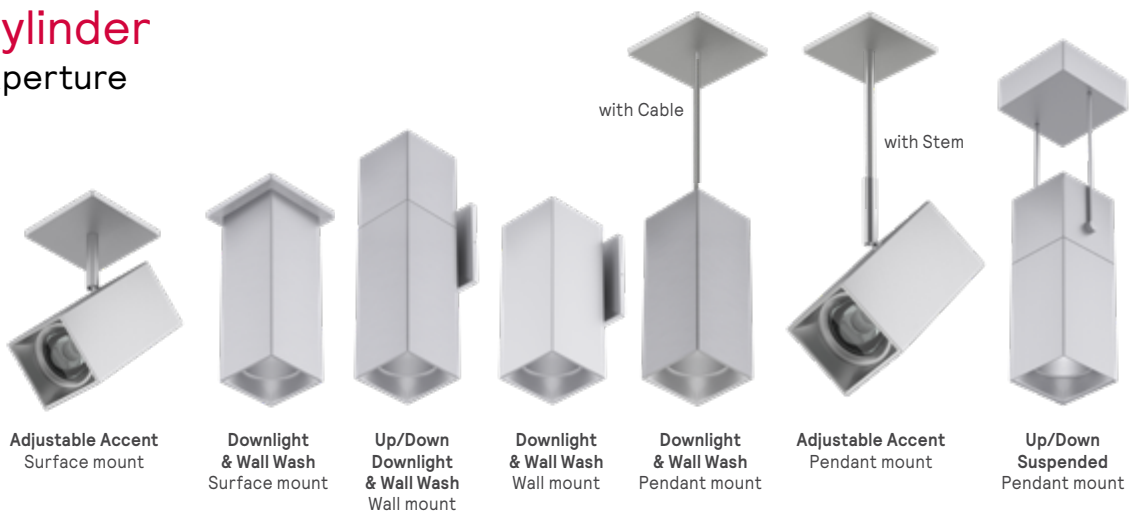

Designed with designers in mind

- The largest array of cylinder options in the US market.
- Available in RAL colors or white, aluminum, and black finishes.
- Complementary design and finish to OmniSpot track family.
- Line expansion provides simplest choice to specify projects.
- Full line of downlights, wall wash, and accents.
- Wide distribution allows for greater spacing.
- 3" suspended cable mount provides independent control of direct and indirect light
- Expands on 2SDCM color consistency between Calculite and OmniSpot families.

Calculite Cylinders

2" & 3" round & 3" square apertures

Calculite 2" Cylinder

Round precision aperture

Features

Lumens: up to 1000
CRI: 90 (min)
CCT: 2700K-4000K
 & D2W options
Lifetime: 50,000hrs (L70)
Warranty: 5 year

Calculite 3" Cylinder

Round precision aperture

Features

Lumens: up to 2000
CRI: 90 (min)
CCT: 2700K-4000K
 & D2W options
Lifetime: 50,000hrs (L70)
Warranty: 5 year

Calculite 3" Cylinder

Square precision aperture

Features

Lumens: up to 2000
CRI: 90 (min)
CCT: 2700K-4000K
 & D2W options
Lifetime: 50,000hrs (L70)
Warranty: 5 year

Calculite Cylinders

2" & 3" round & 3" square apertures

Presentation

[Launch Presentation >](#)
CalculitePrecisionCylinders.ppt