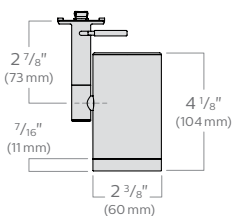

Assembly Small (600lm & 1000lm)