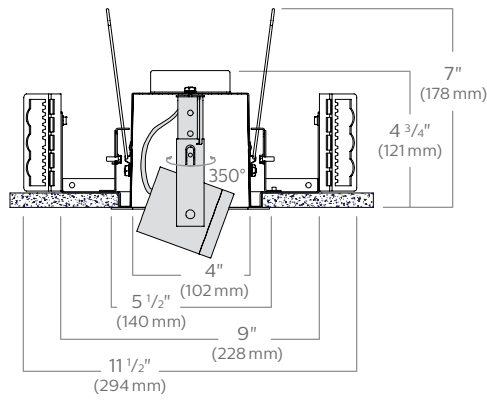

1 Head (600lm & 1000lm)

■ Matte White
■ Matte Black