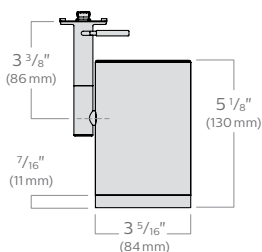

Assembly Medium (2000lm)

cULus Listed. 5 year warranty.
Suitable for damp location
ENERGY STAR® certified (excluding Crisp White, Premium White, and Premium Color configurations).
Accessories are not Energy Star qualified.

Accessories³ (order separately)

example: LC10AHWH

Series	Finishes
Accessory holders⁴	
LC10AH OmniSpot LED Small holder	AL Aluminum
LC20AH OmniSpot LED Medium holder	WH Matte White
	BK Matte Black
Diffusion films	
LC10 OmniSpot LED Small snoot	SY Symmetrical Spread
LC20 OmniSpot LED Medium snoot	SF Soft Focus
	LS Linear Spread
	FR Frosted Etched
Snoots	
LC10SN OmniSpot LED Small film	AL Aluminum
LC20SN OmniSpot LED Medium film	WH Matte White
	BK Matte Black

Hex cell louvers⁵

- 7472 OmniSpot LED Small louver (matte black only)
- LC20HC OmniSpot LED Medium louver (matte black only)

A full range of high performance accessories for tinting, coloring and shaping of the light beam. All accessories are designed to attach easily. A complete accessory consists of a size and series suffix.