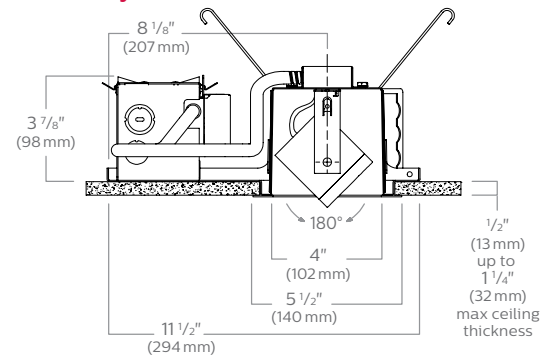

Assembly

cULus Listed. 5 year warranty.
Suitable for damp location
ENERGY STAR® certified (excluding Crisp White, Premium White, and Premium Color configurations).
Accessories are not Energy Star qualified.