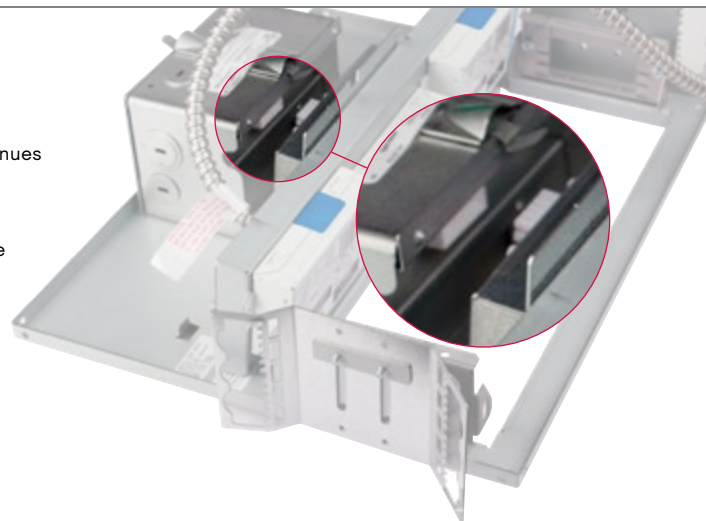

Plug & Play Frame Design

The above frame-in kit design offers a plug-and-play receptacle for quick and easy installation. Philips Lightolier continues a simplified installation process from its downlights into the recessed multiples. The OmniSpot LED frame allows you to get the installation started sooner while providing configurable solutions.