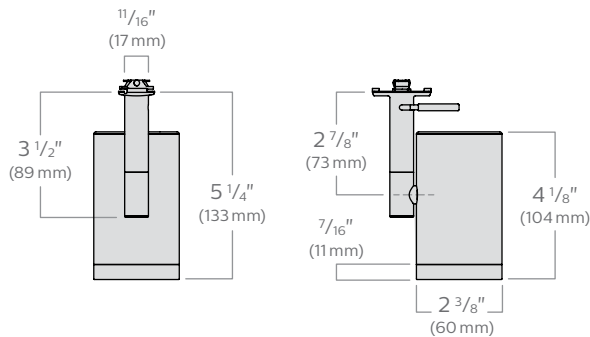

- Aluminum
- Matte White
- Matte Black