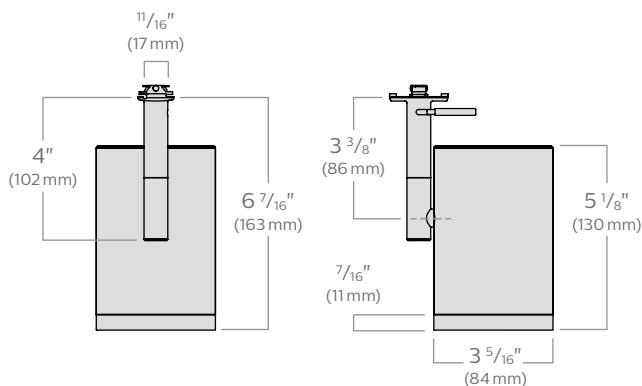

Big on performance, small in size

Designed to meet the most demanding retail lighting challenges

Discrete in any space, allowing for the emphasis on key points of interest within commercial and retail spaces without sacrificing impact or efficiency. OmniSpot provides a wide range of personalization options, easy installation and compatibility with existing track rails so it's never been easier to create a unique experience that distinctly sets you apart from others.

Finishes are available in Aluminum, Matte White and Matte Black satin painted finishes.

Small (600lm & 1000lm)

- Aluminum
- Matte White
- Matte Black

Medium (2000lm)

- Aluminum
- Matte White
- Matte Black