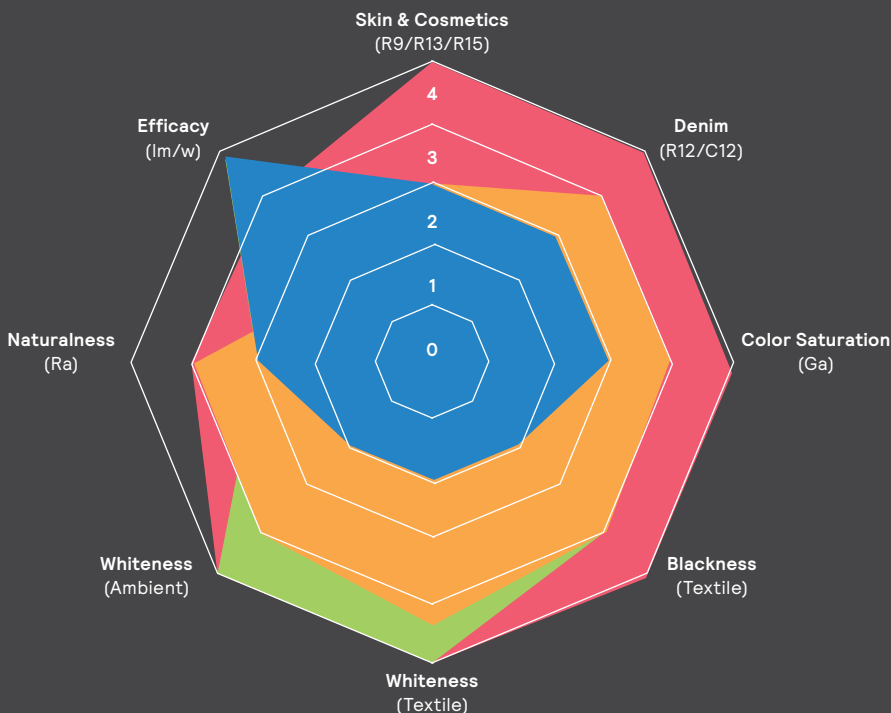

LED Color Recipes (90CRI/3000K)

Crisp White

Dial-up the drama of your display. Highlight the variances in white tones, add contrast to blacks and create a real pleasing sparkle effect while retaining warm skin tones.

Premium White

The new benchmark for retail fashion. Delivering stronger and brighter whites via the best lighting technology on the market with minimal compromise to energy savings.

Premium Color

Enhance the contrast between colors and whites to achieve new depths of color rendering for a vibrant saturated fashion-forward visual experience that won't affect the atmosphere and will have a positive effect on energy efficiency.

Standard Color

Standard CRI 90