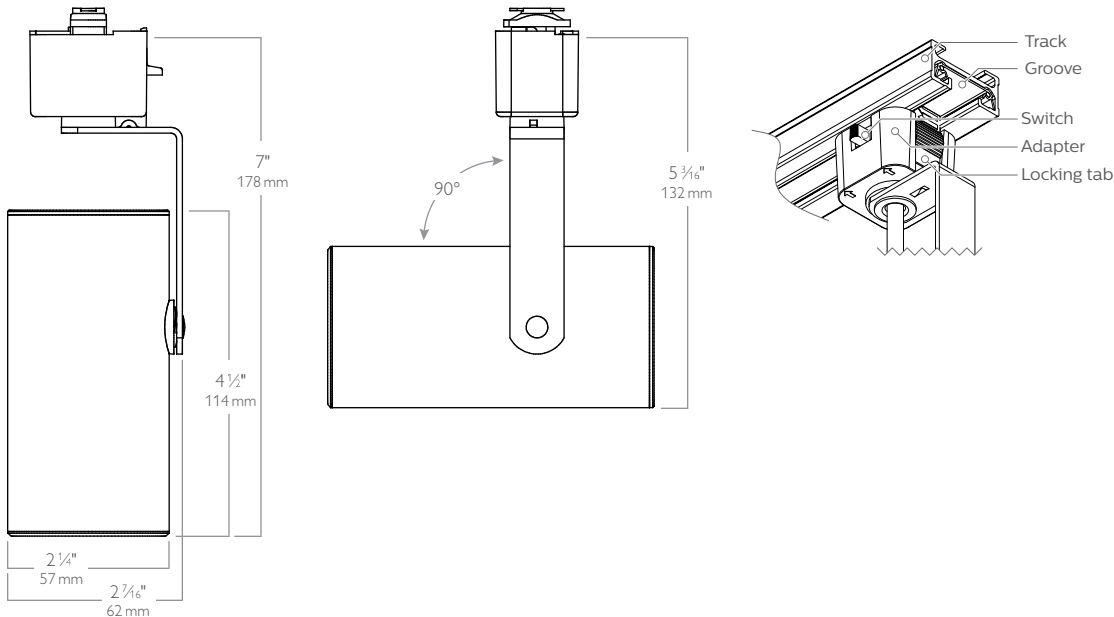

Assembly

cULus Listed. 5 year warranty.
ENERGY STAR® certified (excluding Crisp White, Premium White, and Premium Color configurations).
Accessories are not Energy Star qualified.