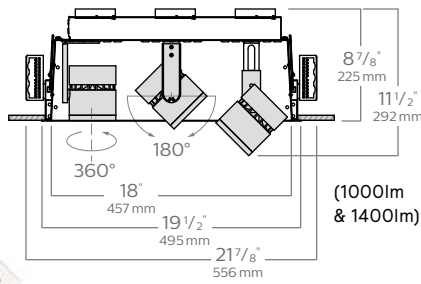

1 Head

- Matte White
- Matte Black

2 Head

- Matte White
- Matte Black

3 Head

- Matte White
- Matte Black

4 Head

- Matte White
- Matte Black