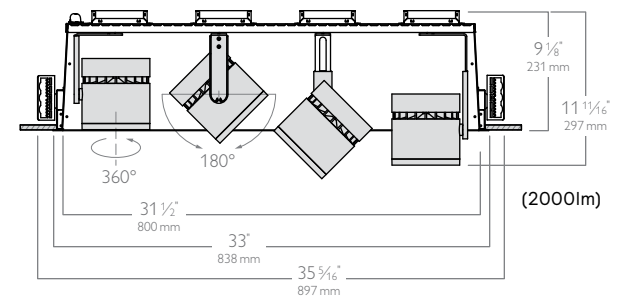

1 Head

- Matte White
- Matte Black

2 Head

- Matte White
- Matte Black

3 Head

- Matte White
- Matte Black

4 Head

- Matte White
- Matte Black