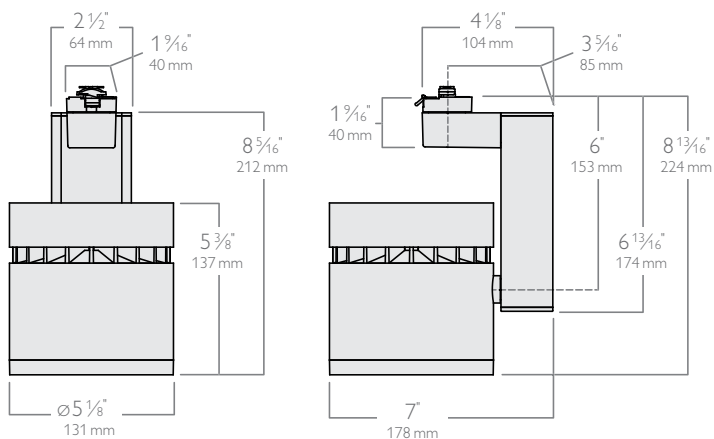

Dimensions (3000lm)