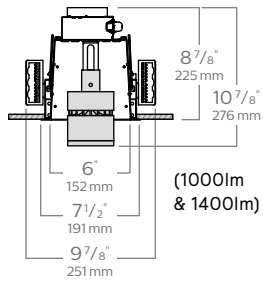

1 Head

- Matte White
- Matte Black

2 Head

- Matte White
- Matte Black

3 Head

- Matte White
- Matte Black

4 Head

- Matte White
- Matte Black