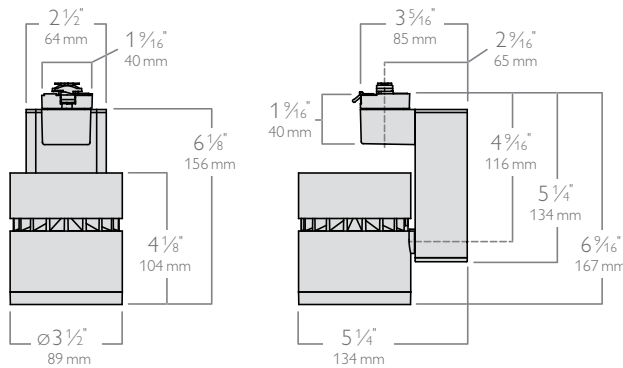

Dimensions (1000lm, 1400lm & 2000lm)