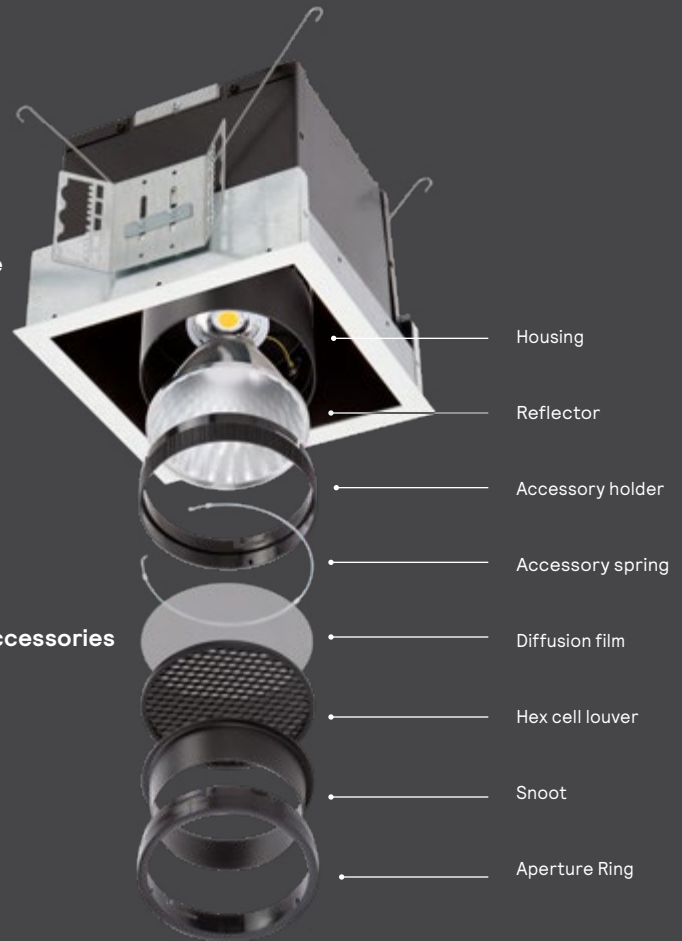

Three-part system

Taking accent lighting to the next level

Designed to offer high-performing, target illumination to meet today's accent lighting needs. This recessed lighting utilizes the same LED technology and reflectors as the track heads, providing performance consistency and design continuity within a space.

Recessed multiples utilize the same LED and optical architecture as the track heads. They are also designed to meet the most demanding accent lighting applications: allowing for lighting and aesthetic consistency within any space.

Fixture

Accessories

1. Pull-down extension

Offers additional aiming control by extending the fixture below the rectangular aperture. Allows users to choose a clutter-free look or target a beam of light on merchandise or display areas for optimal efficiency.