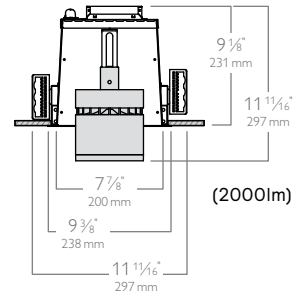

1 Head

- Matte White
- Matte Black