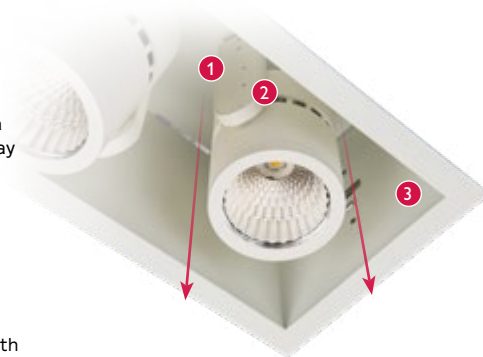

Recessed multiples utilize the same LED and optical architecture as the track heads. They are also designed to meet the most demanding accent lighting applications: allowing for lighting and aesthetic consistency within any space.

Fixture

Accessories

1. Pull-down extension

Offers additional aiming control by extending the fixture below the rectangular aperture. Allows users to choose a clutter-free look or target a beam of light on merchandise or display areas for optimal efficiency.

2. Tool-less aiming

Pivot mounts offer tool-less aiming with 360° of horizontal rotation and 180° of vertical tilt for maximum aiming control.

3. Multi-head system

Fixtures are available as 3½" (600lm and 1000lm) or 5¼" (2000lm) aperture cylinders and can be configured as a one-, two-, three- or four-head installation.