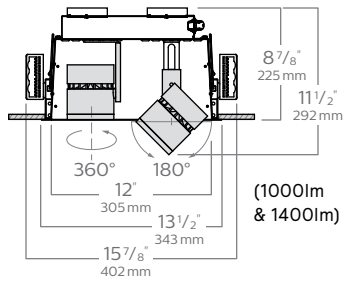

1 Head

- Matte White
- Matte Black

2 Head

- Matte White
- Matte Black

3 Head

- Matte White
- Matte Black

4 Head

- Matte White
- Matte Black