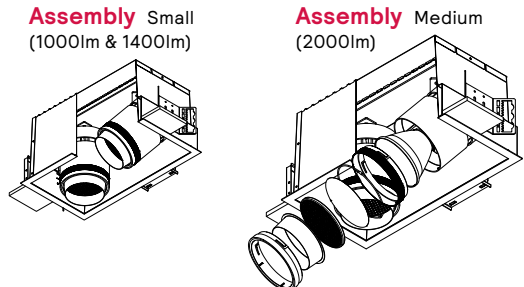

1. Aperture ring on the fixture can hold a maximum of 1 film and 1 snoot.
2. Accessory holder can hold a maximum of 1 hex cell, 1 film, and 1 snoot.
3. Hex cell needs to be ordered with an Accessory holder.