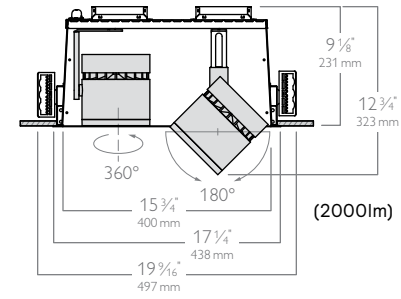

1 Head

- Matte White
- Matte Black

2 Head

- Matte White
- Matte Black

3 Head

- Matte White
- Matte Black

4 Head

- Matte White
- Matte Black