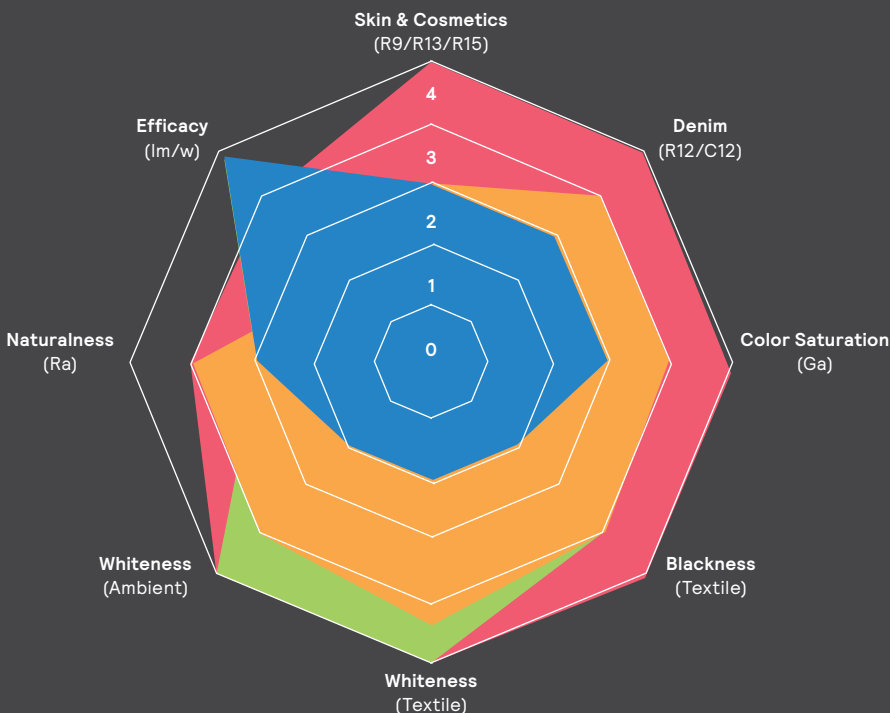

Standard CRI 80

Good color rendering and high efficacy

Standard CRI 90

Better color rendering and low efficacy

AccuRender

Best color rendering, color preference and high efficacy

Enjoy design flexibility

Full range of products and options:

- Available soon in across Lightolier portfolio for application flexibility
- Multiple color temperatures (CCTs) and lumen packages offered

Promote savings

High efficacy, with no penalty:

- Energy efficacy compares well to conventional 80 CRI
- Up to 25% more energy savings vs competitor 90 CRI¹
- Helps meet Title 24 requirements

Show your true colors

High color rendering:

- True to life colors to help energize your environment and render better flesh tones critical for healthcare hospitality and retail applications.
- R_a up to 94 CRI
- R_g up to 67 CRI
- G_a up to 99 CRI
- C_g up to 94 CRI
- R_r up to 92 TM-30
- R_{f,h1} up to 91 TM-30
- R_g up to 100 TM-30
- R_{cs,h1} up to -5% TM-30

Achieve color balance

Best in class color consistency:

- Promote aesthetic harmony in your space with ≤ 2 SDCM

LED Color Recipes (90CRI/3000K)

Crisp White

Dial-up the drama of your display. Highlight the variances in white tones, add contrast to blacks and create a real pleasing sparkle effect while retaining warm skin tones.