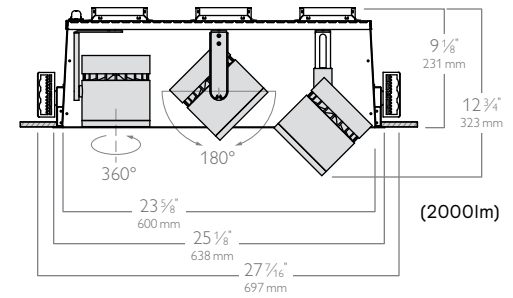

1 Head

- Matte White
- Matte Black

2 Head

- Matte White
- Matte Black

3 Head

- Matte White
- Matte Black

4 Head

- Matte White
- Matte Black