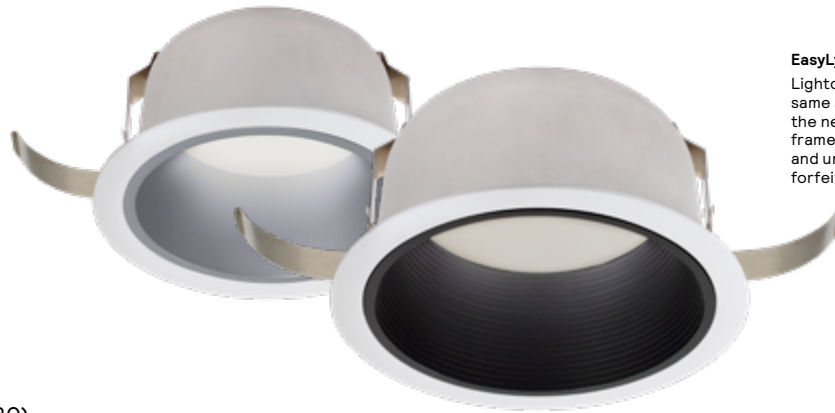

Z4RDL / Z6RDL EasyLyte LED

Round aperture downlighting