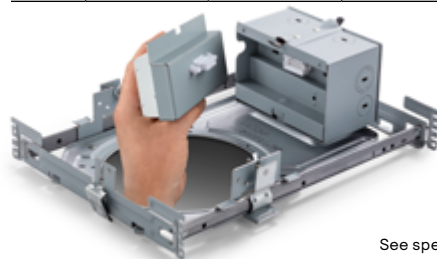

Trim Complete luminaire = Frame + Trim

example: **Z4RDL20830WOCZD10U**

Series	Lumen	CRI/CCT	Beam	Style	Reflector	Dimming	Voltage	
Z4RDL 4-inch Round	05 500lm	827 80CRI 2700K	W Wide	O Open downlight S Step baffle	CD Clear diffuse (applied finish) BK Black (matte) WH White (matte) DZ Dark Bronze	Z10 0-10V 1% L Lutron LDE1 EcoSystem (fade-to-black)	U Universal 120/277V	
	10 1000lm							830 80CRI 3000K
	20 2000lm	835 80CRI 3500K				E ELV⁵	1 120V	
	25 2500lm							840 80CRI 4000K
Z6RDL 6-inch Round	05 500lm	840 80CRI 4000K				P Power over Ethernet (PoE)	E Ethernet 48V DC	
	10 1000lm							30 3000lm
	15 1500lm	35 3500lm						
	20 2000lm							

1. There is a 2000lm (20) limit with 4" (4RA) IC housings and a 3000lm (30) limit with 6" (6RA) IC housings.
2. Interact Pro (IP), Emergency (EM) and Chicago Plenum (LC) are only available with New construction (N) installations.
3. Integral Interact Pro RF sensor enables network lighting control; to be specified with 0-10V light engines only.
4. Emergency (EM) frame comes with emergency battery pack and ceiling mountable test switch.
5. ELV (E) dimming is only compatible with 1000lm (10), 1500lm (15), 2000lm (20) configurations.