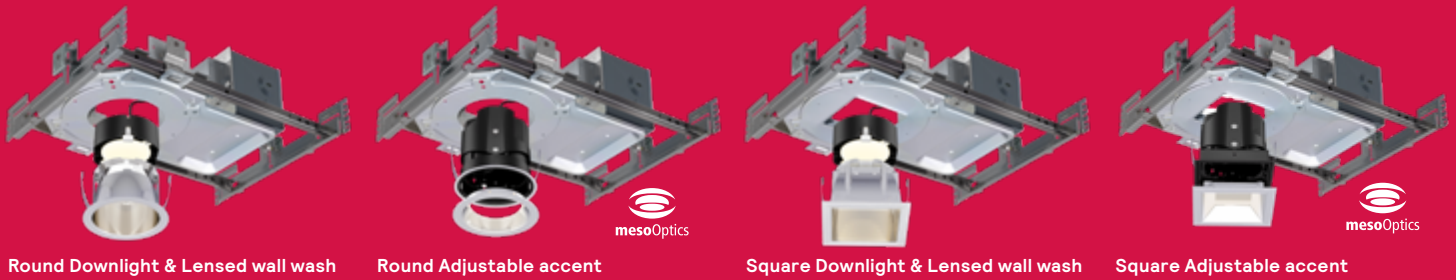

C3R / C3S Calculite LED

Round and Square 3" aperture downlights

Features

Aperture: 3" round/square
Efficacy: up to 100lm/w
Lumens: 500-1800
Watts: 7-20W
Volts: 120-277V, 347V
(50/60Hz)

CRI: 90 (min)
CCT: 2700-4000K
Dimming: 0-10V, ELV
Lifetime: 56,000 hrs (L70)
Warranty: 5 year

The adjustable accent features MesoOptics optical film to enhance optical performance. These films assist in reducing spill and providing homogeneous white light with the added benefit of optimizing luminaire efficiency.
More light, better light, and lower energy!