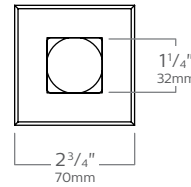

D2L Micro Vetro Accessory

Round & Square decorative elements for Calculite LED 1.75"

Dimensions

The information presented in this document is not intended as any commercial offer and does not form part of any quotation or contract.

© 2019 Signify Holding. All rights reserved. This document contains information relating to the product portfolio of Signify which information may be subject to change. No representation or warranty as to the accuracy or completeness of the information included herein is given and any liability for any action in reliance thereon is disclaimed. All trademarks are owned by Signify Holding or their respective owners.

Signify North America Corporation
200 Franklin Square Drive,
Somerset, NJ 08873
Telephone 855-486-2216

Signify Canada Ltd.
281 Hillmount Road,
Markham, ON, Canada L6C 2S3
Telephone 800-668-9008