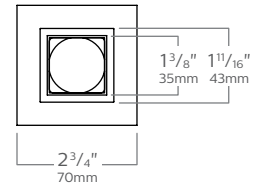

D2L Micro Vetro Accessory

Round & Square decorative elements for Calculite LED 1.75"

Dimensions

The information presented in this document is not intended as any commercial offer and does not form part of any quotation or contract.

© 2019 Signify Holding. All rights reserved. This document contains information relating to the product portfolio of Signify which information may be subject to change. No representation or warranty as to the accuracy or completeness of the information included herein is given and any liability for any action in reliance thereon is disclaimed. All trademarks are owned by Signify Holding or their respective owners.

Signify North America Corporation
200 Franklin Square Drive,
Somerset, NJ 08873
Telephone 855-486-2216

Signify Canada Ltd.
281 Hillmount Road,
Markham, ON, Canada L6C 2S3
Telephone 800-668-9008