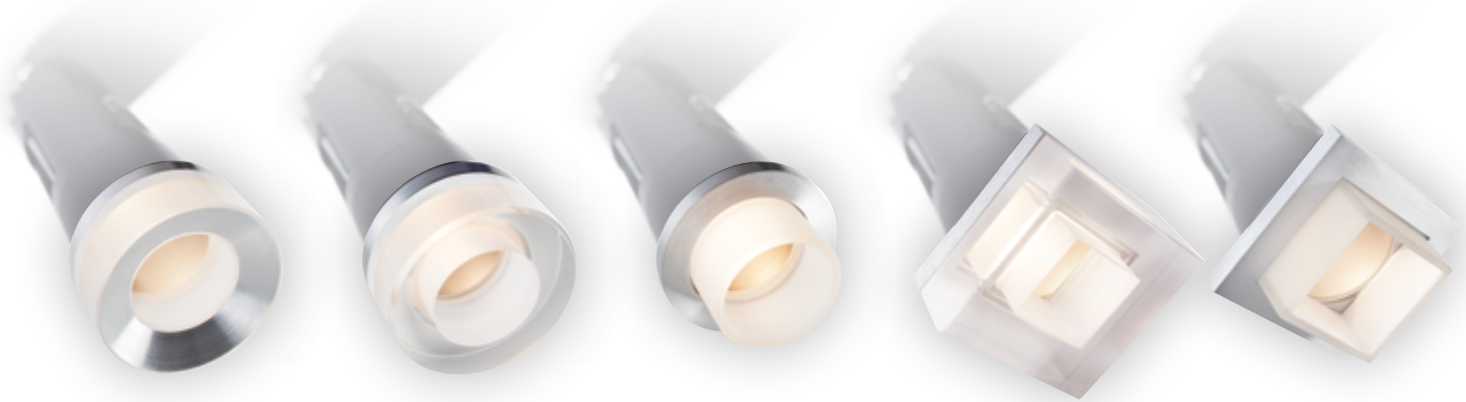

* The Comfort Clear (CCL) reflector finish is standard, other reflector finish options are available as variant requests.

Features

- Acrylic decorative elements:** Solid high temp, UV resistant composite with open aperture. Interior diameter is frosted polished exterior.
- Glass decorative elements:** Solid high temp, UV resistant composite with open aperture. Interior diameter is frosted polished exterior.
- Die-cast construction ring:** Exterior edge of construction ring is visible, satin aluminum finish matches diameter of decorative element for a flangeless appearance.
- Standard CCL reflector:** flanged provided, attached to element with (3) #4-40 screws.
- Aluminum insert:** (D2L01 only) Satin aluminum ring is mechanically inserted in composite to create drama and intrigue in the element.

Mechanical

Decorative elements are mechanically secured to the die-cast construction ring and the integral reflector from the factory. Twist and lock the decorative element reflector attachment into the frame-in kit.
 Optional frame-in kits available (C2LMP and C2LIC).

Labels

cULus Listed.
 Suitable for damp locations.

D2L Micro Vetro Accessory

Round & Square decorative elements for Calculite LED 1.75"

Dimensions

D2LR01 Round acrylic with aluminum insert

D2LR02 Round acrylic