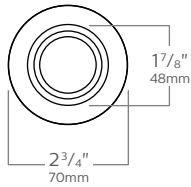

D2L Micro Vetro Accessory

Round & Square decorative elements for Calculite LED 1.75"

Dimensions

The information presented in this document is not intended as any commercial offer and does not form part of any quotation or contract.

© 2019 Signify Holding. All rights reserved. This document contains information relating to the product portfolio of Signify which information may be subject to change. No representation or warranty as to the accuracy or completeness of the information included herein is given and any liability for any action in reliance thereon is disclaimed. All trademarks are owned by Signify Holding or their respective owners.

Signify North America Corporation
200 Franklin Square Drive,
Somerset, NJ 08873
Telephone 855-486-2216

Signify Canada Ltd.
281 Hillmount Road,
Markham, ON, Canada L6C 2S3
Telephone 800-668-9008