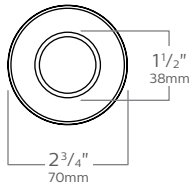

D2L Micro Vetro Accessory

Round & Square decorative elements for Calculite LED 1.75"

Dimensions

The information presented in this document is not intended as any commercial offer and does not form part of any quotation or contract.

© 2019 Signify Holding. All rights reserved. This document contains information relating to the product portfolio of Signify which information may be subject to change. No representation or warranty as to the accuracy or completeness of the information included herein is given and any liability for any action in reliance thereon is disclaimed. All trademarks are owned by Signify Holding or their respective owners.

Signify North America Corporation
200 Franklin Square Drive,
Somerset, NJ 08873
Telephone 855-486-2216

Signify Canada Ltd.
281 Hillmount Road,
Markham, ON, Canada L6C 2S3
Telephone 800-668-9008