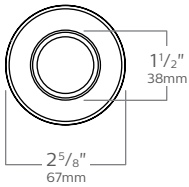

Decorative Element

example: D2LR01 + C3LV

Series	Model*	Use with frame-in kits
D2L Decorative Element for 1.75" downlight	R01 Reflector with Round acrylic with aluminum insert R02 Reflector with Round acrylic R03 Reflector with Round glass S01 Reflector with Square acrylic S02 Reflector with Square glass	C2L series frame-in kits only (Recommended use of 25° and 17° beam options for best performance)

Labels

cULus Listed.
 Suitable for damp locations.

D2L Micro Vetro Accessory

Round & Square decorative elements for Calculite LED 1.75"

Dimensions

D2LR01 Round acrylic with aluminum insert

D2LR02 Round acrylic

D2LR03 Round glass

D2LS01 Square acrylic

D2LS02 Square glass

The information presented in this document is not intended as any commercial offer and does not form part of any quotation or contract.

© 2019 Signify Holding. All rights reserved. This document contains information relating to the product portfolio of Signify which information may be subject to change. No representation or warranty as to the accuracy or completeness of the information included herein is given and any liability for any action in reliance thereon is disclaimed. All trademarks are owned by Signify Holding or their respective owners.