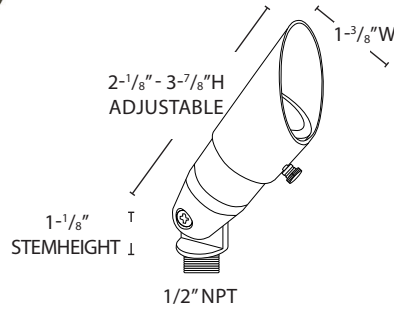

TIPARILLO

FL-103B

KEY FEATURES

- •FULLY ADJUSTABLE SHROUD FOR GLARE CONTROL
- •CAST BRASS
- •NATURAL BRONZE FINISH GUARANTEED NOT TO CHIP, FLAKE OR PEEL
- •TEMPERED, SHOCK AND HEAT RESISTENT LENS
- •HIGH TEMPERATURE CERAMIC SOCKET
- •FIELD REPLACEABLE LED LAMP
- •DIMMABLE+

PRODUCT SPECIFICATIONS

MATERIAL	CAST BRASS
LENS	CLEAR FLAT TEMPERED
SOCKET	BI PIN
LAMP	MR8
VOLTAGE	12V AC/DC
PROJECTION	UP TO 15 FT
LEAD WIRE	3 FT
MOUNTING	AX-800P STAKE INCLUDED