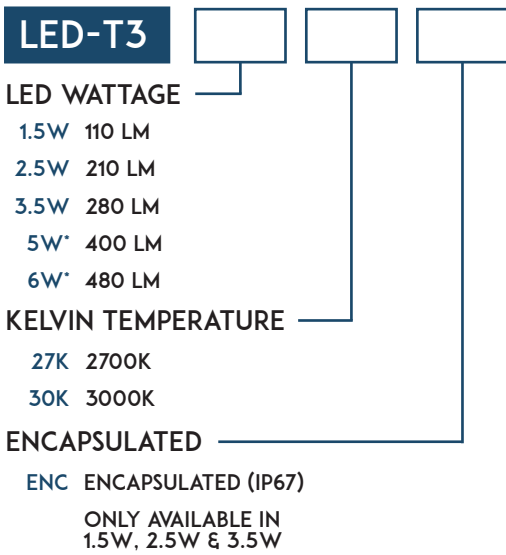

LED LAMP CONFIGURATION

NOTES

* Dimmable: See [ENCAPSULATED T3 LED Lamps Spec Sheet](#) for additional details (1.5w, 2.5w, 3.5w only)

* 5w & 6w: Available in Non-Encapsulated - (Non-Dimmable)