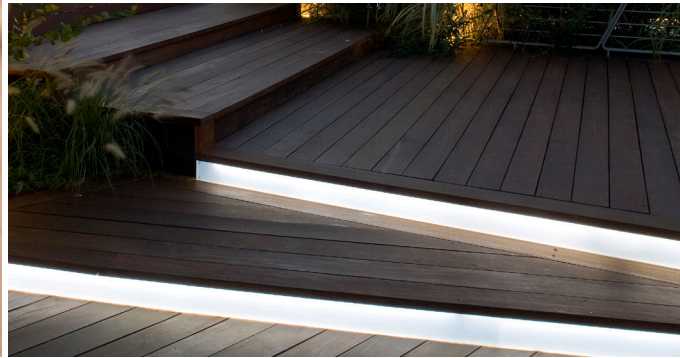

line™ 1.5 | APPLICATIONS

▲ **Iron Horse Bridge**
Designer: ARUP San Francisco
Photographer: Paul Dyer Photography

▲ **Contemporary Jewish Museum**
Designer: Silverman & Light
Photographer: Dave Pickett

▼ **Quincy Court**
Designer: Kaplan Gehring
McCarroll