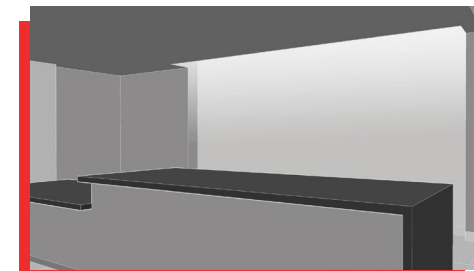

Down light Cove

CoviO creates indirect smooth even illuminance on an accent wall from above.