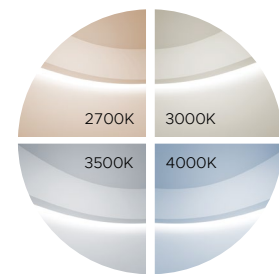

Many traditionally high-performance specification features come as standard in the CoviO making it perfect for architectural specifications.

The proof is in the color

With a standard color rendering index of 90+CRI and standard CCT options of 2700K, 3000K, 3500K or 4000K the CoviO enhances architectural spaces.