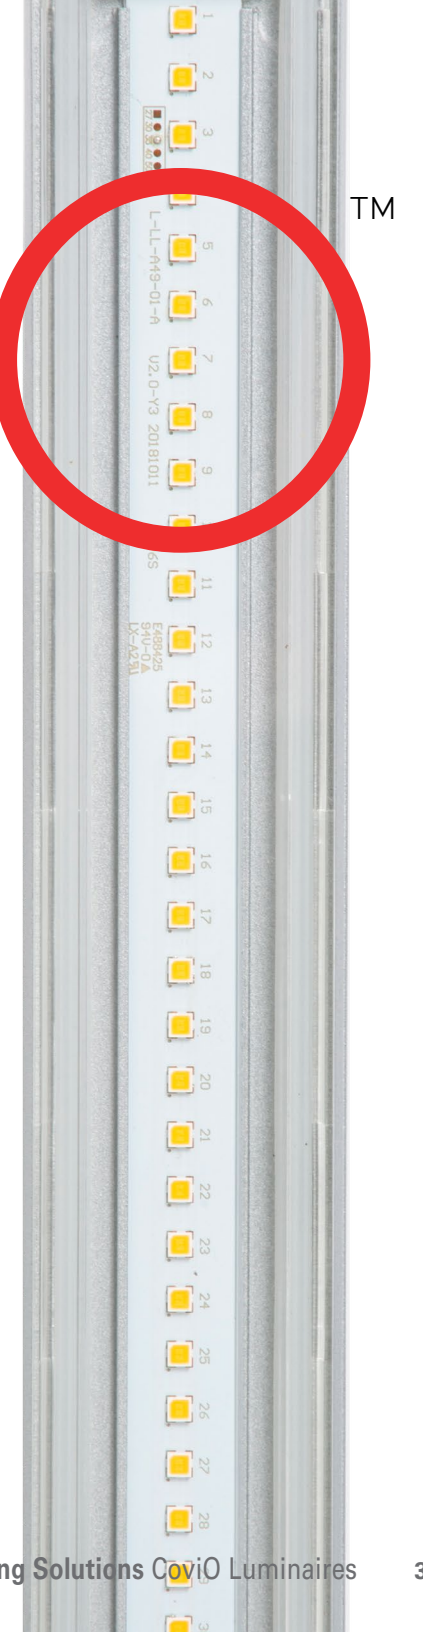

The CoviO enables continuity in illumination from indoor to outdoor spaces such as in the coves in both the outdoor portico and the lobby without socket shadows as well as the illumination of the roof line.

CoviO™

Architectural LED Cove Lighting

iO revolutionized the architectural lighting market when it launched in 2007 with a commitment to all LED products, tight optical control, small size and high performance fixtures.

CoviO builds on this rich history with a new integral driver luminaire which delivers three output options ranging from functional illumination to a soft glow in an easy to install, exterior rated fixture which enables long runs of consistent illumination.