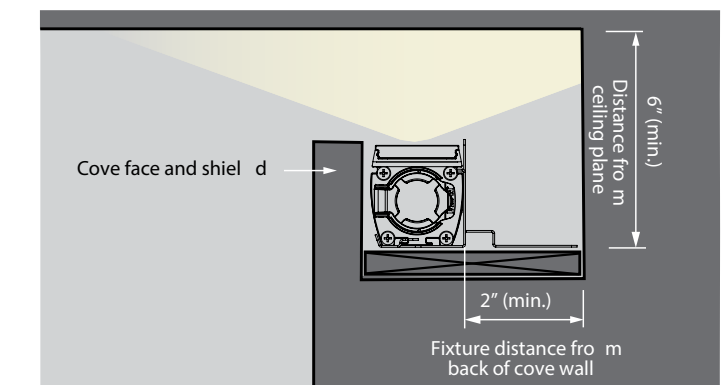

Cove Design Guidelines