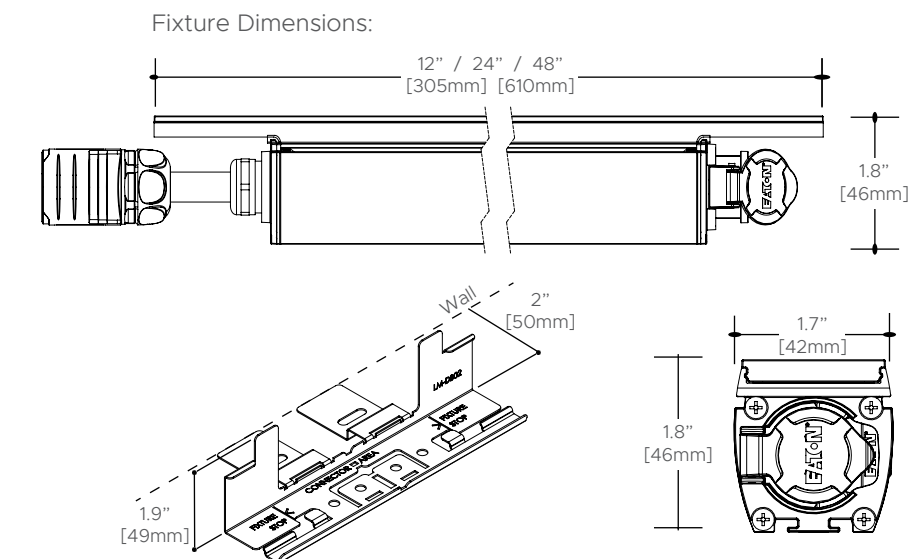

Typical Linear Module Performance (90+ CRI, 3500K CCT, 24" fixture)