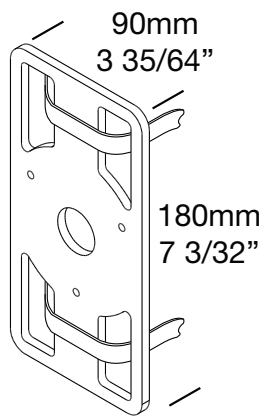

Ultra 12 Spot Light

Spike

Pole Bracket

Wall Plate