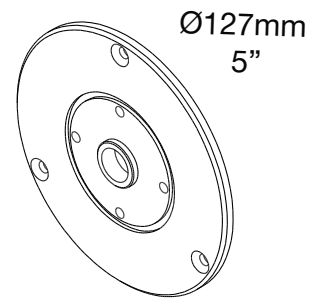

Ultra 12 Spot Light

Spike

Pole Bracket

Wall Plate