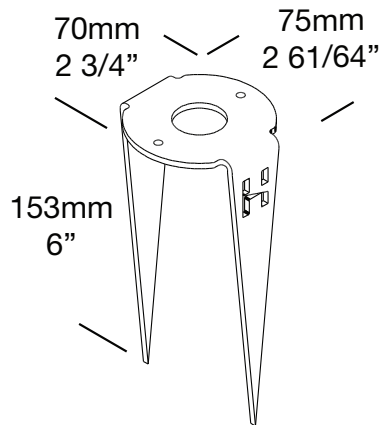

Ultra 12 Spot Light

Spike

Pole Bracket

Wall Plate