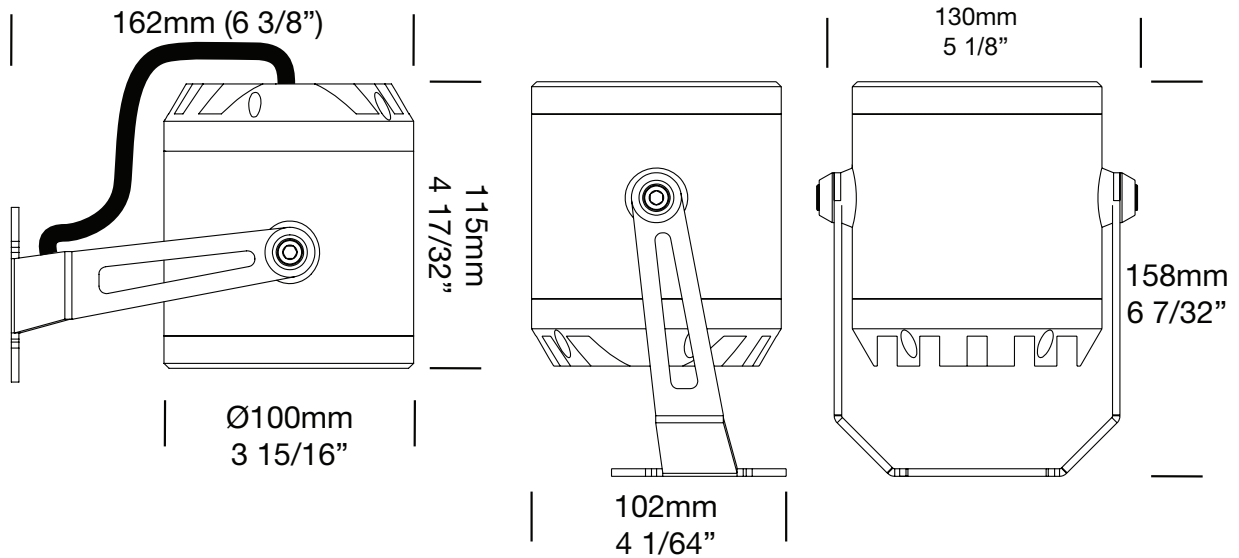

Ultra 12 Spot Light

Spike

Pole Bracket

Wall Plate