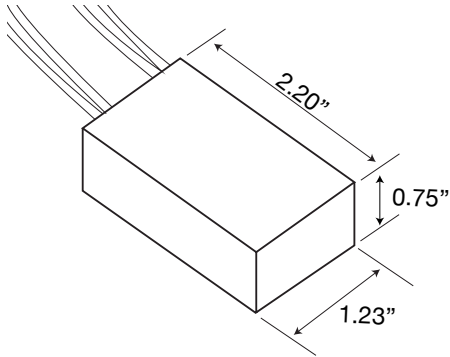

Hatch

120V Retro

Transformer

Cat. No. RS12-60M-LED

WIRING DIAGRAM

The Hatch RS12-60M-LED is a 60 Watt electronic transformer supplied with Hunza 120 Volt Retro fixtures with Promus drop-in LED lamps. It includes overload protection, short-circuit protection, full range dimming, waterproof potting and aluminium casing.