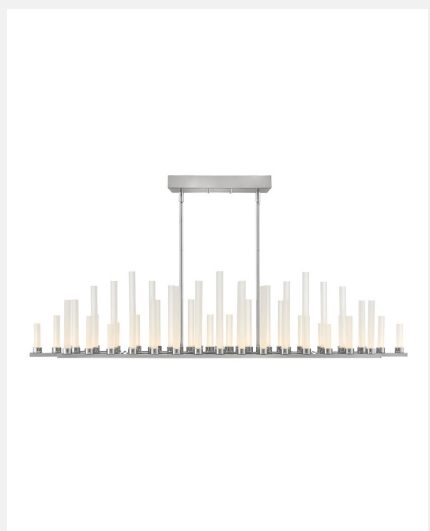

LED Linear FR46108PNI

ITEM NUMBER	FR46108PNI
BRAND	Fredrick Ramond
MATERIAL	Steel
GLASS	Frosted
HEIGHT	10.8"
WIDTH	48.0"
LED COLOR TEMP	3000.0000
VOLTAGE	120v
LED LUMENS	2000
WATTAGE	27w LED *Included
CERTIFICATION	C-US Dry Rated

FEATURES AND BENEFITS

- This stem hung fixture may be hung on a sloped ceiling.
- This fixture includes multiple down stems in various lengths to customize the installation height, including one 6" stem and two 12" stems.
- Suitable for use in dry (indoor) locations as defined by NEC and CEC. Meets United States UL Underwriters Laboratories & CSA Canadian Standards Association Product Safety Standards
- For complete warranty information visit [\(hyperlink\)](#)
- 15 year finish warranty
- Lifetime warranty on electrical wiring and components
- Bold silhouette with dramatic details creates a modern statement
- Gleaming luxe polished nickel finish