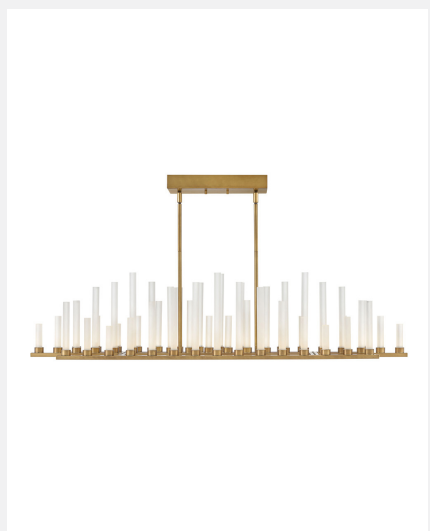

LED Linear FR46108HBR

| | |
|----------------|-------------------|
| ITEM NUMBER | FR46108HBR |
| BRAND | Fredrick Ramond |
| MATERIAL | Steel |
| GLASS | Frosted |
| HEIGHT | 10.8" |
| WIDTH | 48.0" |
| LED COLOR TEMP | 3000.0000 |
| VOLTAGE | 120v |
| LED LUMENS | 2000 |
| WATTAGE | 27w LED *Included |
| CERTIFICATION | C-US Dry Rated |

FEATURES AND BENEFITS

- This stem hung fixture may be hung on a sloped ceiling.
- This fixture includes multiple down stems in various lengths to customize the installation height, including one 6" stem and two 12" stems.
- Suitable for use in dry (indoor) locations as defined by NEC and CEC. Meets United States UL Underwriters Laboratories & CSA Canadian Standards Association Product Safety Standards
- For complete warranty information visit [\(hyperlink\)](#)
- 15 year finish warranty
- Lifetime warranty on electrical wiring and components
- Bold silhouette with dramatic details creates a modern statement
- Classic gleaming light brass finish