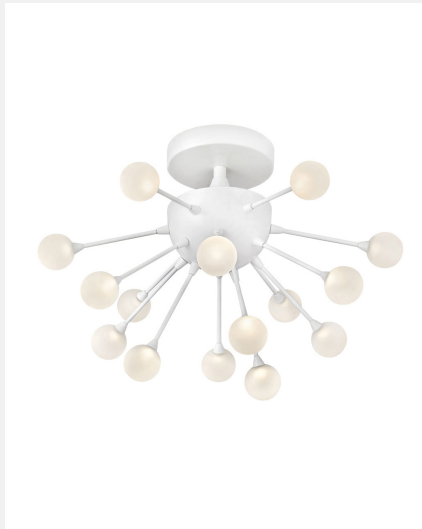

Medium Semi-flush Mount FR44411CLD

ITEM NUMBER	FR44411CLD
BRAND	Fredrick Ramond
MATERIAL	Steel
HEIGHT	11.8"
WIDTH	15.0"
LED COLOR TEMP	3000.0000
VOLTAGE	120v
LED LUMENS	950
WATTAGE	15-1.50w LED *Included
CERTIFICATION	C-US Dry Rated

FEATURES AND BENEFITS

- Suitable for use in dry (indoor) locations as defined by NEC and CEC. Meets United States UL Underwriters Laboratories & CSA Canadian Standards Association Product Safety Standards
- For complete warranty information visit [\(hyperlink\)](#)
- 15 year finish warranty
- Lifetime warranty on electrical wiring and components
- Bold silhouette with dramatic details creates a modern statement
- Neutral perfection with a flawless white finish enhances design