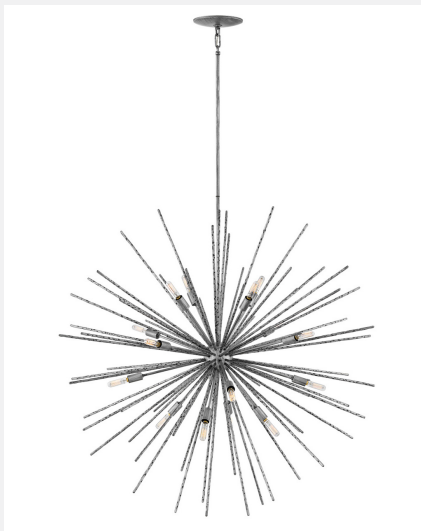

Large Orb FR43016BNN

ITEM NUMBER	FR43016BNN
BRAND	Fredrick Ramond
MATERIAL	Steel
HEIGHT	42.0"
WIDTH	42.0"
VOLTAGE	120v
WATTAGE	16-40w Cand.
CERTIFICATION	C-US Dry Rated

FEATURES AND BENEFITS

- This stem hung fixture may be hung on a sloped ceiling.
- This fixture includes multiple down stems in various lengths to customize the installation height of the fixture, including one 6" stem and two 12" stems.
- Suitable for use in dry (indoor) locations as defined by NEC and CEC. Meets United States UL Underwriters Laboratories & CSA Canadian Standards Association Product Safety Standards
- Ideal for vintage filament bulbs (not included)
- For complete warranty information visit [\(hyperlink\)](#)
- 15 year finish warranty
- Lifetime warranty on electrical wiring and components
- Distinctive mid-century modern elements merge with sleek and timeless forms for a vintage vibe with modern flair
- Classic matte brushed nickel finish

FINISH	Burnished Nickel
--------	------------------

AT HINKLEY, WE EMBRACE THE DESIGN PHILOSOPHY THAT YOU CAN MERGE TOGETHER THE LIGHTING, FURNITURE, ART, COLORS AND ACCESSORIES YOU LOVE INTO A BEAUTIFUL ENVIRONMENT THAT DEFINES YOUR OWN PERSONAL STYLE. WE HOPE YOU WILL BE INSPIRED BY OUR COMMITMENT TO KEEP YOUR 'LIFE AGLOW.'