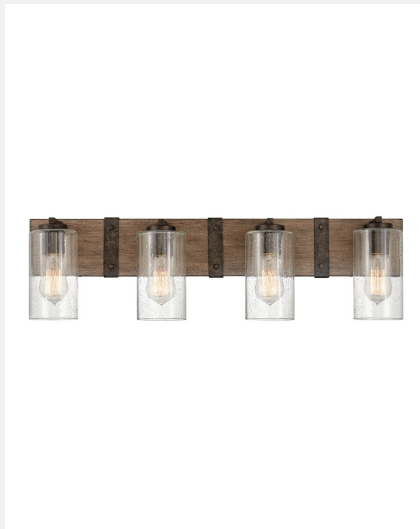

## Four Light Vanity 5944SQ

ITEM NUMBER	5944SQ
BRAND	Hinkley Lighting
MATERIAL	Steel
GLASS	Clear Seedy
HEIGHT	8.3"
WIDTH	30.8"
VOLTAGE	120v
WATTAGE	4-100w Med.
CERTIFICATION	C-US Damp Rated
EXTENSION	5.5"
TOP TO OUTLET	2.5"
BACK PLATE	30.75"W X 4.75"H

### FEATURES AND BENEFITS

- Mounting hardware is hidden on the backplate to ensure a clean silhouette.
- Fixture can be mounted either up or down
- Suitable for use in damp (interior moist and outdoor no direct rain or sprinkler) locations as defined by NEC and CEC. Meets United States UL Underwriters Laboratories & CSA Canadian Standards Association Product Safety Standards
- Ideal for vintage filament bulbs (not included)
- For complete warranty information visit [\(hyperlink\)](#)
- 15 year finish warranty
- Lifetime warranty on electrical wiring and components
- Artisanal details, a rich finish and artisanal elements add warm rustic style
- Rich rustic finish with a warm artisanal appearance

FINISH	Sequoia with Iron Rust accents
--------	--------------------------------

AT HINKLEY, WE EMBRACE THE DESIGN PHILOSOPHY THAT YOU CAN MERGE TOGETHER THE LIGHTING, FURNITURE, ART, COLORS AND ACCESSORIES YOU LOVE INTO A BEAUTIFUL ENVIRONMENT THAT DEFINES YOUR OWN PERSONAL STYLE. WE HOPE YOU WILL BE INSPIRED BY OUR COMMITMENT TO KEEP YOUR 'LIFE AGLOW.'