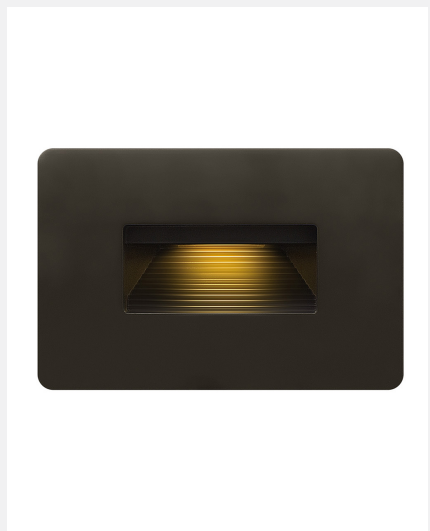

## Luna Step Light 120v Horizontal 58508BZ

ITEM NUMBER	58508BZ
BRAND	Hinkley Lighting
MATERIAL	Zinc-Aluminum Alloy
HEIGHT	3.0"
WIDTH	4.5"
LED COLOR TEMP	2700.0000
VOLTAGE	120v
LED LUMENS	240
WATTAGE	4w LED *Included
CERTIFICATION	C-US Wet Rated
EXTENSION	0.5"

### FEATURES AND BENEFITS

- Suitable for use in wet (interior direct splash and outdoor direct rain or sprinkler) locations as defined by NEC and CEC. Meets United States UL Underwriters Laboratories & CSA Canadian Standards Association Product Safety Standards
- Rated for both indoor and outdoor use
- Fixture is ADA compliant and adheres to the standards and guidelines listed by the Americans with Disabilities Act.
- For complete warranty information visit ([hyperlink](#))
- 5 year manufacture defect warranty
- LED integrated components carry a 10-year limited warranty
- Warm rich light bronze tone

FINISH	Bronze
--------	--------

AT HINKLEY, WE EMBRACE THE DESIGN PHILOSOPHY THAT YOU CAN MERGE TOGETHER THE LIGHTING, FURNITURE, ART, COLORS AND ACCESSORIES YOU LOVE INTO A BEAUTIFUL ENVIRONMENT THAT DEFINES YOUR OWN PERSONAL STYLE. WE HOPE YOU WILL BE INSPIRED BY OUR COMMITMENT TO KEEP YOUR 'LIFE AGLOW.'