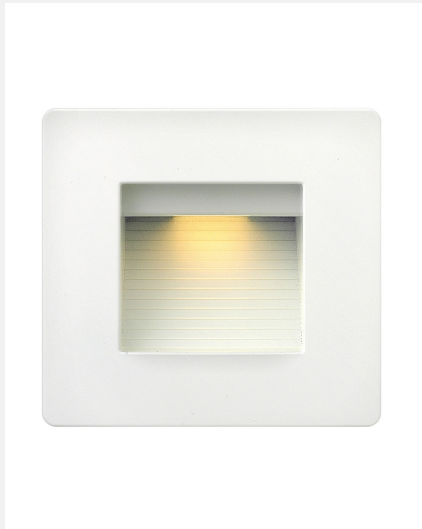

## Luna Step Light 120v Horizontal Double Gang 58506SW

ITEM NUMBER	58506SW
BRAND	Hinkley Lighting
MATERIAL	Zinc-Aluminum Alloy
HEIGHT	4.5"
WIDTH	4.8"
LED COLOR TEMP	2700.0000
VOLTAGE	120v
LED LUMENS	240
WATTAGE	4w LED *Included
CERTIFICATION	C-US Wet Rated

### FEATURES AND BENEFITS

- Suitable for use in wet (interior direct splash and outdoor direct rain or sprinkler) locations as defined by NEC and CEC. Meets United States UL Underwriters Laboratories & CSA Canadian Standards Association Product Safety Standards
- Rated for both indoor and outdoor use
- Double Gang configuration
- For complete warranty information visit [\(hyperlink\)](#)
- 5 year manufacture defect warranty
- LED integrated components carry a 10-year limited warranty
- Neutral perfection with a flawless white finish enhances design

FINISH                      Satin White

AT HINKLEY, WE EMBRACE THE DESIGN PHILOSOPHY THAT YOU CAN MERGE TOGETHER THE LIGHTING, FURNITURE, ART, COLORS AND ACCESSORIES YOU LOVE INTO A BEAUTIFUL ENVIRONMENT THAT DEFINES YOUR OWN PERSONAL STYLE. WE HOPE YOU WILL BE INSPIRED BY OUR COMMITMENT TO KEEP YOUR 'LIFE AGLOW.'