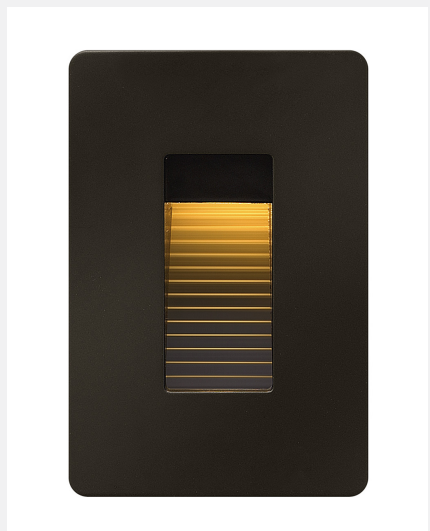

Luna Step Light 120v Vertical 58504BZ

ITEM NUMBER	58504BZ
BRAND	Hinkley Lighting
MATERIAL	Zinc-Aluminum Alloy
HEIGHT	4.5"
WIDTH	3.0"
LED COLOR TEMP	2700.0000
VOLTAGE	120v
LED LUMENS	240
WATTAGE	4w LED *Included
CERTIFICATION	C-US Wet Rated
EXTENSION	0.5"

FEATURES AND BENEFITS

- Suitable for use in wet (interior direct splash and outdoor direct rain or sprinkler) locations as defined by NEC and CEC. Meets United States UL Underwriters Laboratories & CSA Canadian Standards Association Product Safety Standards
- Rated for both indoor and outdoor use
- Fixture is ADA compliant and adheres to the standards and guidelines listed by the Americans with Disabilities Act.
- For complete warranty information visit [\(hyperlink\)](#)
- 5 year manufacture defect warranty
- LED integrated components carry a 10-year limited warranty
- Warm rich light bronze tone