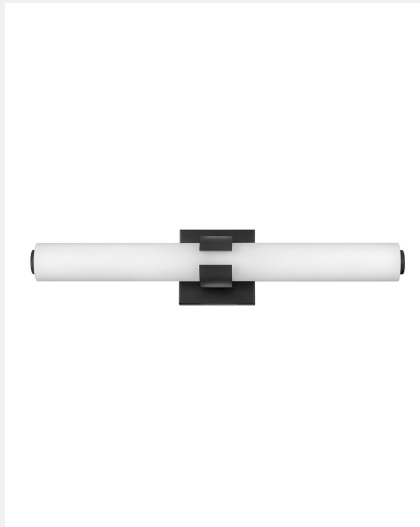

Medium LED Vanity 53062BK

ITEM NUMBER	53062BK
BRAND	Hinkley Lighting
MATERIAL	Steel
GLASS	Etched White
HEIGHT	4.8"
WIDTH	22.8"
LED COLOR TEMP	3000.0000
VOLTAGE	120v
LED LUMENS	2900
WATTAGE	35w LED *Included
CERTIFICATION	C-US Damp Rated
EXTENSION	3.8"
TOP TO OUTLET	2.5"
BACK PLATE	4.75" Sq.

FEATURES AND BENEFITS

- Mounting hardware is hidden on the backplate to ensure a clean silhouette.
- Fixture can be mounted vertically
- Suitable for use in damp (interior moist and outdoor no direct rain or sprinkler) locations as defined by NEC and CEC. Meets United States UL Underwriters Laboratories & CSA Canadian Standards Association Product Safety Standards
- Fixture is ADA compliant and adheres to the standards and guidelines listed by the Americans with Disabilities Act.
- For complete warranty information visit [\(hyperlink\)](#)
- 15 year finish warranty
- LED components carry a 5-year limited warranty
- Merging the best of traditional and modern elements, with a sophisticated and streamlined look
- Striking black finish enhances design