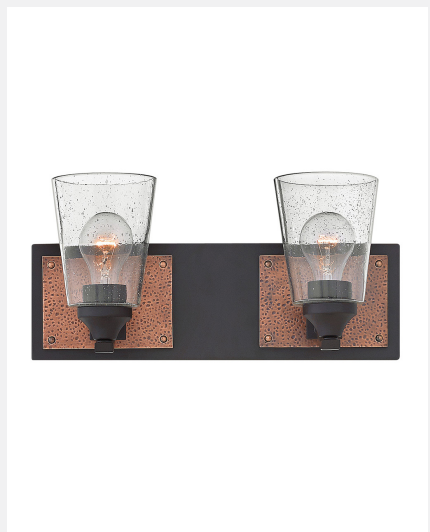

Two Light Vanity 51822KZ

ITEM NUMBER	51822KZ
BRAND	Hinkley Lighting
MATERIAL	Steel
GLASS	Clear Seedy
HEIGHT	7.3"
WIDTH	16.3"
VOLTAGE	120v
WATTAGE	2-100w Med.
CERTIFICATION	C-US Damp Rated
EXTENSION	7.0"
TOP TO OUTLET	5.0"
BACK PLATE	16.25"W X 5"H

FEATURES AND BENEFITS

- Mounting hardware is hidden on the backplate to ensure a clean silhouette.
- Fixture can be mounted either up or down
- Suitable for use in damp (interior moist and outdoor no direct rain or sprinkler) locations as defined by NEC and CEC. Meets United States UL Underwriters Laboratories & CSA Canadian Standards Association Product Safety Standards
- For complete warranty information visit [\(hyperlink\)](#)
- 15 year finish warranty
- Lifetime warranty on electrical wiring and components
- Artisanal details, a rich finish and artisanal elements add warm rustic style
- Bold and robust dark bronze finish

FINISH Buckeye Bronze with Antique Copper accents

AT HINKLEY, WE EMBRACE THE DESIGN PHILOSOPHY THAT YOU CAN MERGE TOGETHER THE LIGHTING, FURNITURE, ART, COLORS AND ACCESSORIES YOU LOVE INTO A BEAUTIFUL ENVIRONMENT THAT DEFINES YOUR OWN PERSONAL STYLE. WE HOPE YOU WILL BE INSPIRED BY OUR COMMITMENT TO KEEP YOUR 'LIFE AGLOW.'