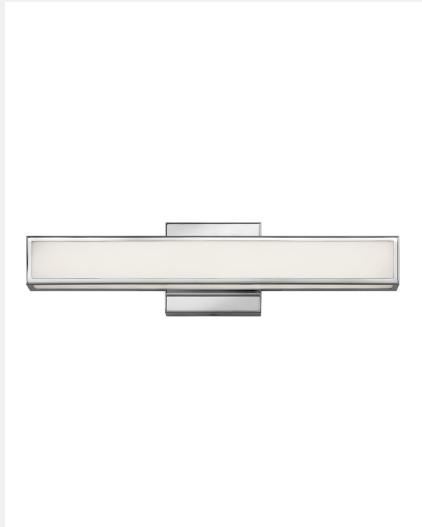

Small LED Vanity 51402CM

ITEM NUMBER	51402CM
BRAND	Hinkley Lighting
MATERIAL	Steel
GLASS	White Acrylic
HEIGHT	4.8"
WIDTH	18.0"
LED COLOR TEMP	3000.0000
VOLTAGE	120v
LED LUMENS	2000
WATTAGE	26w LED *Included
TITLE	TWENTYFOUR DEC
CERTIFICATION	C-US Damp Rated
EXTENSION	3.0"
TOP TO OUTLET	2.5"
BACK PLATE	4.75" Sq.

FEATURES AND BENEFITS

- Mounting hardware is hidden on the backplate to ensure a clean silhouette.
- Fixture can be mounted vertically
- Suitable for use in damp (interior moist and outdoor no direct rain or sprinkler) locations as defined by NEC and CEC. Meets United States UL Underwriters Laboratories & CSA Canadian Standards Association Product Safety Standards
- Meets California Energy Commission 2016 Title regulations
- Fixture is ADA compliant and adheres to the standards and guidelines listed by the Americans with Disabilities Act.
- Exclusively available in High Performance LED
- For complete warranty information visit [\(hyperlink\)](#)
- 15 year finish warranty
- LED components carry a 5-year limited warranty
- Bold lines and a clean, minimalist style creates a modern look
- Sparkling chrome with reflective finish