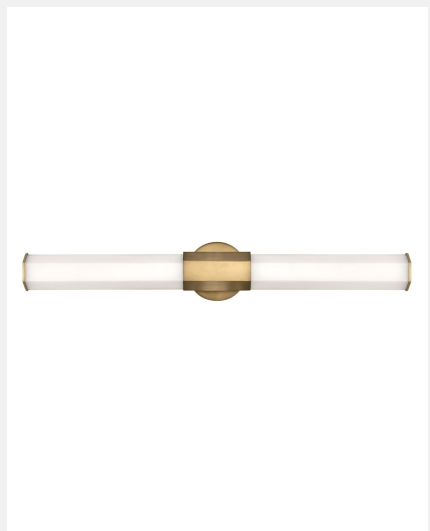

Large LED Vanity 51153HB

ITEM NUMBER	51153HB
BRAND	Hinkley Lighting
MATERIAL	Steel
GLASS	Etched
HEIGHT	5.0"
WIDTH	32.0"
LED COLOR TEMP	3000.0000
VOLTAGE	120v
LED LUMENS	3000
WATTAGE	40w LED *Included
CERTIFICATION	C-US Damp Rated
EXTENSION	4.0"
TOP TO OUTLET	2.5"
BACK PLATE	5" Dia.

FEATURES AND BENEFITS

- Mounting hardware is hidden on the backplate to ensure a clean silhouette.
- Fixture can be mounted vertically
- Suitable for use in damp (interior moist and outdoor no direct rain or sprinkler) locations as defined by NEC and CEC. Meets United States UL Underwriters Laboratories & CSA Canadian Standards Association Product Safety Standards
- Fixture is ADA compliant and adheres to the standards and guidelines listed by the Americans with Disabilities Act.
- For complete warranty information visit [\(hyperlink\)](#)
- 15 year finish warranty
- LED components carry a 5-year limited warranty
- Merging the best of traditional and modern elements, with a sophisticated and streamlined look
- Classic gleaming light brass finish