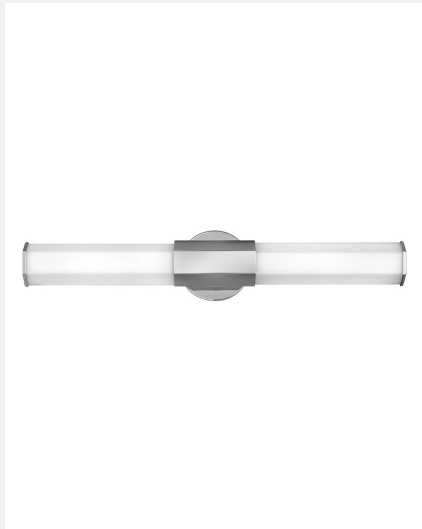

## Medium LED Vanity 51152PN

ITEM NUMBER	51152PN
BRAND	Hinkley Lighting
MATERIAL	Steel
GLASS	Etched
HEIGHT	5.0"
WIDTH	26.0"
LED COLOR TEMP	3000.0000
VOLTAGE	120v
LED LUMENS	2400
WATTAGE	32w LED *Included
CERTIFICATION	C-US Damp Rated
EXTENSION	4.0"
TOP TO OUTLET	2.5"
BACK PLATE	5" Dia.

### FEATURES AND BENEFITS

- Mounting hardware is hidden on the backplate to ensure a clean silhouette.
- Fixture can be mounted vertically
- Suitable for use in damp (interior moist and outdoor no direct rain or sprinkler) locations as defined by NEC and CEC. Meets United States UL Underwriters Laboratories & CSA Canadian Standards Association Product Safety Standards
- Fixture is ADA compliant and adheres to the standards and guidelines listed by the Americans with Disabilities Act.
- For complete warranty information visit [\(hyperlink\)](#)
- 15 year finish warranty
- LED components carry a 5-year limited warranty
- Merging the best of traditional and modern elements, with a sophisticated and streamlined look
- Gleaming luxe polished nickel finish

FINISH                      Polished Nickel

AT HINKLEY, WE EMBRACE THE DESIGN PHILOSOPHY THAT YOU CAN MERGE TOGETHER THE LIGHTING, FURNITURE, ART, COLORS AND ACCESSORIES YOU LOVE INTO A BEAUTIFUL ENVIRONMENT THAT DEFINES YOUR OWN PERSONAL STYLE. WE HOPE YOU WILL BE INSPIRED BY OUR COMMITMENT TO KEEP YOUR 'LIFE AGLOW.'