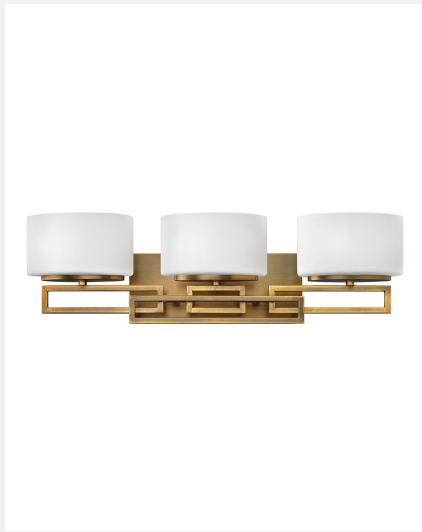

Three Light Vanity 5103BR-LED

ITEM NUMBER	5103BR-LED
BRAND	Hinkley Lighting
MATERIAL	Metal
GLASS	Etched Opal
HEIGHT	6.8"
WIDTH	25.0"
LED COLOR TEMP	3000.0000
VOLTAGE	120v
LED LUMENS	1275
WATTAGE	3-4.50w G9 LED *Included
CERTIFICATION	C-US Damp Rated
EXTENSION	5.0"
TOP TO OUTLET	4.0"
BACK PLATE	12"W X 4.75"H

FEATURES AND BENEFITS

- Mounting hardware is hidden on the backplate to ensure a clean silhouette.
- Fixture can be mounted either up or down
- Suitable for use in damp (interior moist and outdoor no direct rain or sprinkler) locations as defined by NEC and CEC. Meets United States UL Underwriters Laboratories & CSA Canadian Standards Association Product Safety Standards
- LED lamp included is JA8 2016 certified.
- For complete warranty information visit [\(hyperlink\)](#)
- 15 year finish warranty
- LED Lamps carry a 3-year limited warranty
- Merging the best of traditional and modern elements, with a sophisticated and streamlined look
- Classic gleaming light brass finish

FINISH Brushed Bronze

AT HINKLEY, WE EMBRACE THE DESIGN PHILOSOPHY THAT YOU CAN MERGE TOGETHER THE LIGHTING, FURNITURE, ART, COLORS AND ACCESSORIES YOU LOVE INTO A BEAUTIFUL ENVIRONMENT THAT DEFINES YOUR OWN PERSONAL STYLE. WE HOPE YOU WILL BE INSPIRED BY OUR COMMITMENT TO KEEP YOUR 'LIFE AGLOW.'