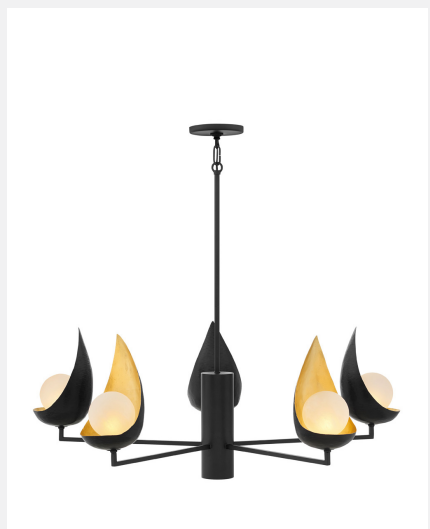

Medium Single Tier 47905BLK

ITEM NUMBER	47905BLK
BRAND	Hinkley Lighting
MATERIAL	Steel
GLASS	Faux Alabaster
HEIGHT	14.0"
WIDTH	36.0"
VOLTAGE	120v
WATTAGE	1-35w GU10 & 5-60w G-9
CERTIFICATION	C-US Dry Rated

FEATURES AND BENEFITS

- This chain or cable hung fixture may be installed on any sloped ceiling.
- This fixture includes multiple down stems in various lengths to customize the installation height of the fixture, including one 6" stem and two 12" stems.
- Suitable for use in dry (indoor) locations as defined by NEC and CEC. Meets United States UL Underwriters Laboratories & CSA Canadian Standards Association Product Safety Standards
- For LED lamping, a 4.5w G9 LED lamp is recommended: EG9L-4.5.
- Features a center down light for added illumination
- For complete warranty information visit [\(hyperlink\)](#)
- 15 year finish warranty
- Lifetime warranty on electrical wiring and components
- The Lisa McDennon Collection offers a striking mix of edgy, sculptural silhouettes that incorporate modern, organic elements and luxe materials, brought to life by her innovative and original point of view.
- Striking and glamorous silhouette with luxe details and a rich finish makes a dramatic statement
- Striking black finish enhances design

FINISH Black with Deluxe Gold accents

*life*AGLOW®