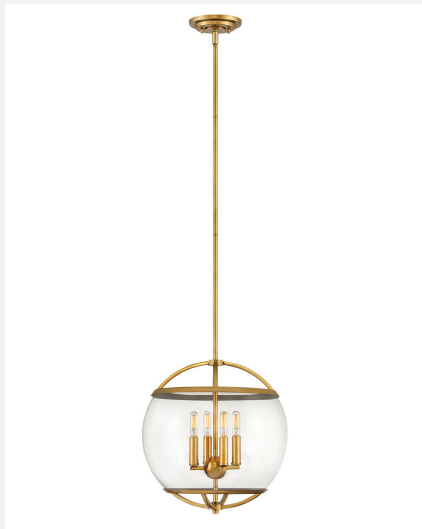

Medium Orb Pendant 3934HB

ITEM NUMBER	3934HB
BRAND	Hinkley Lighting
MATERIAL	Steel
GLASS	Clear
HEIGHT	16.3"
WIDTH	15.0"
VOLTAGE	120v
WATTAGE	4-60w Cand.
CERTIFICATION	C-US Dry Rated

FEATURES AND BENEFITS

- This stem hung fixture may be hung on a sloped ceiling.
- This fixture includes multiple down stems in various lengths to customize the installation height of the fixture, including one 6" stem and two 12" stems.
- Suitable for use in dry (indoor) locations as defined by NEC and CEC. Meets United States UL Underwriters Laboratories & CSA Canadian Standards Association Product Safety Standards
- Ideal for vintage filament bulbs (not included)
- For complete warranty information visit [\(hyperlink\)](#)
- 15 year finish warranty
- Lifetime warranty on electrical wiring and components
- Distinctive mid-century modern elements merge with sleek and timeless forms for a vintage vibe with modern flair
- Classic gleaming light brass finish

FINISH	Heritage Brass
--------	----------------

AT HINKLEY, WE EMBRACE THE DESIGN PHILOSOPHY THAT YOU CAN MERGE TOGETHER THE LIGHTING, FURNITURE, ART, COLORS AND ACCESSORIES YOU LOVE INTO A BEAUTIFUL ENVIRONMENT THAT DEFINES YOUR OWN PERSONAL STYLE. WE HOPE YOU WILL BE INSPIRED BY OUR COMMITMENT TO KEEP YOUR 'LIFE AGLOW.'