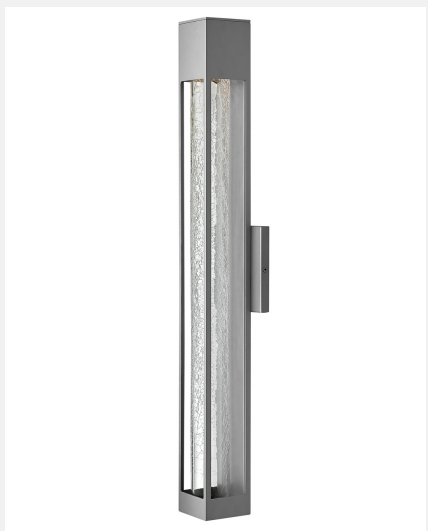

Large Wall Mount Lantern 2855TT

ITEM NUMBER	2855TT
BRAND	Hinkley Lighting
MATERIAL	Aluminum
GLASS	Crackle
HEIGHT	28.0"
WIDTH	4.8"
VOLTAGE	120v
WATTAGE	1-35w GU10 *Included
CERTIFICATION	C-US Wet Rated
EXTENSION	3.8"
TOP TO OUTLET	14.3"
BACK PLATE	4.75" Sq.

FEATURES AND BENEFITS

- Mounting hardware is hidden on the backplate to ensure a clean silhouette.
- Suitable for use in wet (interior direct splash and outdoor direct rain or sprinkler) locations as defined by NEC and CEC. Meets United States UL Underwriters Laboratories & CSA Canadian Standards Association Product Safety Standards
- Fixture is ADA compliant and adheres to the standards and guidelines listed by the Americans with Disabilities Act.
- Vapor's stunning crackled glass casts spectacular light patterns, adding dramatic visual interest at night.
- For complete warranty information visit [\(hyperlink\)](#)
- 2 year finish warranty
- 12 year warranty on electrical wiring and components
- Bold lines and a clean, minimalist style complement contemporary architecture
- Rich gray tone