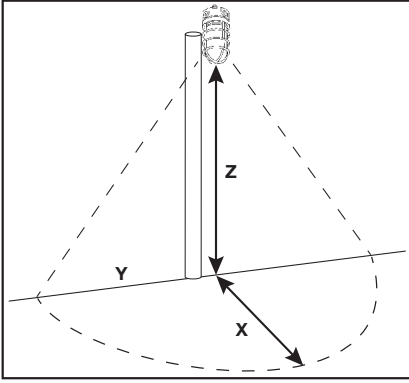

PHOTOMETRICS

		.25 Fc Coverage Area					
		8'		10'		15'	
Model Number	Lumens	X	Y	X	Y	X	Y
VT1730	1496	15	34	15	36	14	37

Technical Information

Model Number	Description	Voltage (V)	Power (W)	Delivered Lumens	Efficacy (Lum/Watt)	LED Color Temperature (K)	CRI
VT1730	ALL-PRO LED Vapor Tight Floodlight	120-277V	17.7	1450	82	3500K	80