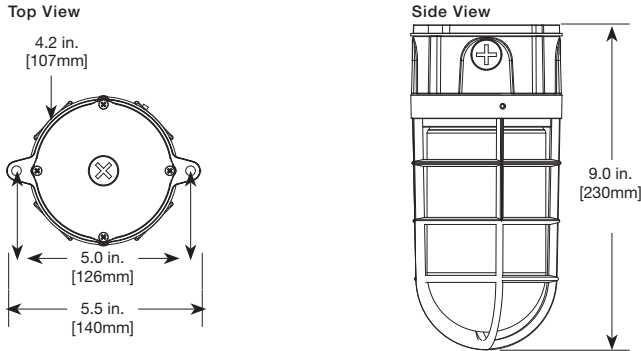

DESCRIPTION

The ALL-PRO™ LED Vapor tight Floodlight provides an indoor/outdoor solution in applications where lighting fixture protection is required. The fixture provides equivalent light output up to 100-watt incandescent and 23-watt CFL fixtures, with high-quality and long lasting illumination. The fixture is vapor tight to protect against dust and moisture. Ideal for patios, garages, storage, and industrial areas. This fixture's traditional look and warm color temperature gives consumers the comfort of lighting they are used to.

Catalog #		Type
Project		
Comments		Date
Prepared by		

SPECIFICATION FEATURES

Construction

- Durable die-cast aluminum housing and cage provides protection against vandalism
- Vapor tight IP65 rating protects against dust and moisture
- Versatile mounting options – Wall, Ceiling and Post
- Frosted glass lens
- (5) 1/2 NPT Conduit openings

Electrical

- Maintenance-free LEDs with L70 50,000 hours of life
- Universal 120-277V power supply
- Fixture operating temperature range from -20°C to 40°C
- cULus listed for wet locations

Optics

- 3500K color temperature
- Fixture produces up to 1450 Lumens

Warranty

- 5 year limited warranty

LED VAPOR TIGHT FLOODLIGHT

DIMENSIONS

ORDERING INFORMATION

Sample Number: VT1730

CERTIFICATION DATA

cULus Wet Location Listed
Lighting Facts® Approved

TECHNICAL DATA

-20°C to 40°C Temperature Rating
Wall, Ceiling, and Post Mount