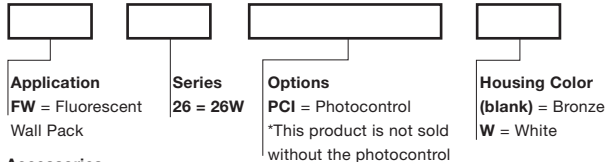

**Warranty**

- 2 year limited warranty

**26 WATT  
FLUORESCENT  
WALL PACK**

**DIMENSIONS**

**Dusk to Dawn**

**ORDERING INFORMATION**

Sample Number: FW26PCI

**Accessories**