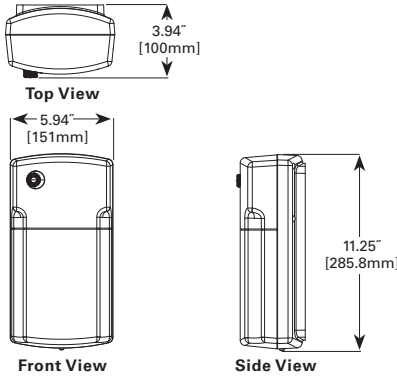

**Warranty**

- 2 year limited warranty

**26 WATT  
FLUORESCENT  
WALL PACK**

**DIMENSIONS**

**Dusk to Dawn**

**ORDERING INFORMATION**

Sample Number: FW26PCI

**Accessories**