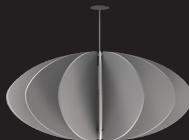

OVAL Pendant

2" Cylinder - 12" Tall (OV2-12)
2" Cylinder - 18" Tall (OV2-18)
4" Cylinder - 18" Tall (OV4-18)
4" Cylinder - 24" Tall (OV4-24)