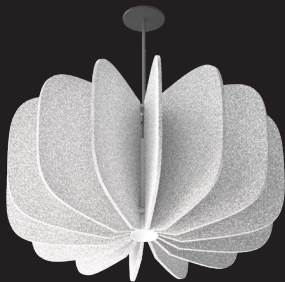

HALCYON 2.0 & 4.0

Tranquil Lighting. The **Halcyon** pendant blends modern elegance and peacefulness into one fixture. The acoustic external shape provides sound absorption and minimizes reverb. An integrated 2" or 4" luminaire in the center delivers the perfect ambient light. Include the Halcyon for a quintessential, yet functional element in a lobby, private office, collaboration, breakroom, or more. Choose from an array of sizes, shapes, and colors.

OPTICS

PRODUCT DETAILS

Im/W
Up to 127

Lumen Packages
500 - 4000 Lumens

Configurations
Small, Medium, and
Large
Individual Units

Fixed CCT
27K, 30K, 35K, 40K

CRI
+84 and +92

NRC RATING
NRC 0.75