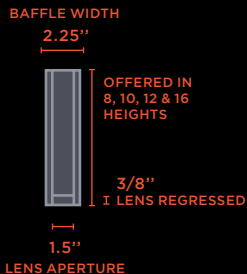

STYLES

LIGHT DISTRIBUTION

STANDARD FINISHES

DESIGNER FINISHES

PRODUCT DETAILS

lm/W
Up to 85

Lumen Packages
375-1000 lm/ft

Configurations
2 ft, 3ft, 4ft, 5ft, 6ft, 7ft,
& 8 ft