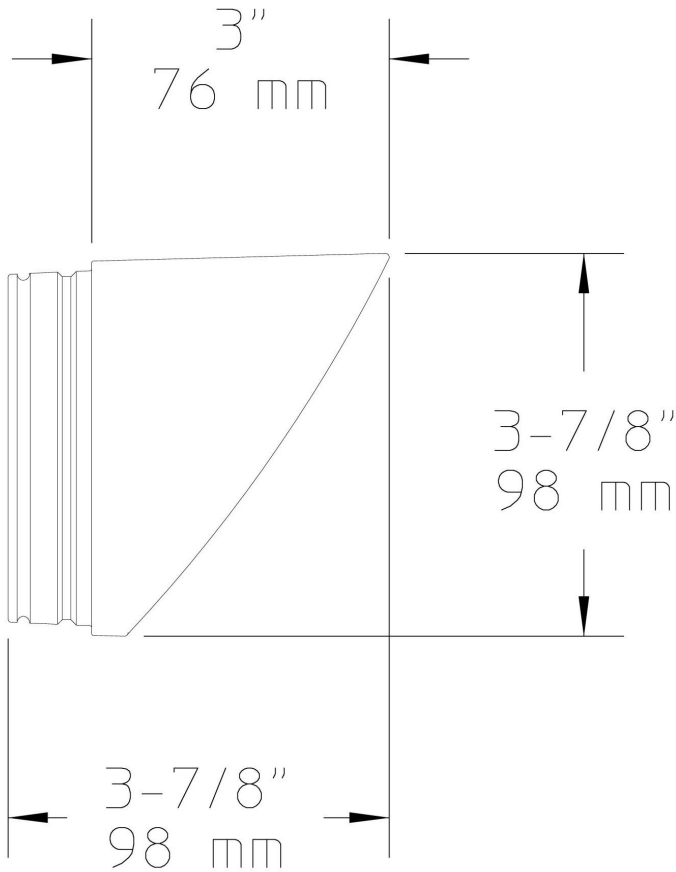

Aluminum Shroud (1) Specification Sheet

Project Name:	Location:	MFG: Philips Hadco
Fixture Type:	Catalog No.:	Qty:

Ordering Guide

Example: 1 A S B

Product Code	1	Aluminum Shroud
Finish	A H G U T	Black Bronze Verde Sienna Speckled Stone
Shroud	S L	Short Shroud Long Shroud
Lens	B C O	Convex Ice Blue Lens Convex Clear Lens Flat / Clear Lens