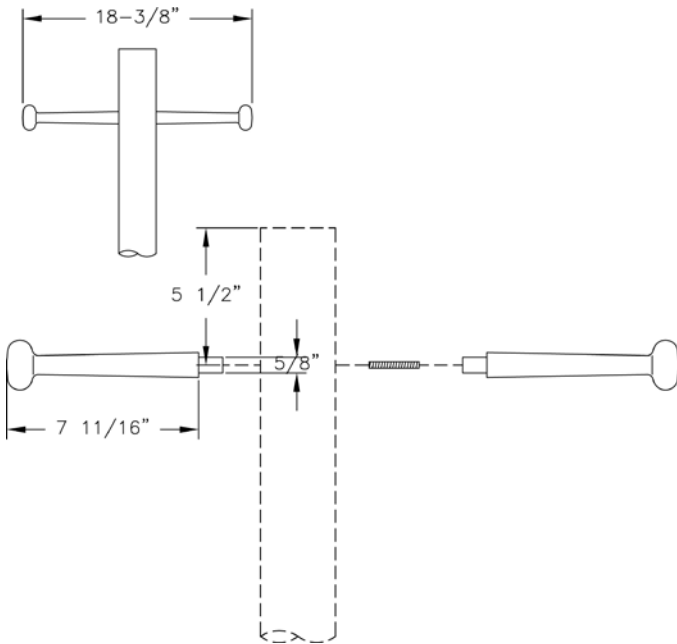

Project: _____

Location: _____

Cat.No: _____

Type: _____

Lamps: _____ Qty: _____

Notes: _____

Ordering Guide

Example: 29-3 ABS

| Product Code | 29-3 | Ladder Rest |
|---------------|------|------------------|
| Finish | ABS | Antique Brass |
| | ACP | Antique Copper |
| | ARD | Antique Red |
| | ASI | Antique Silver |
| | BLK | Black |
| | BRN | Brown |
| | BRZ | Bronze |
| | FGN | Forest Green |
| | GRA | Granite |
| | IRN | Ironstone |
| | RBZ | Rustic Bronze |
| | SRT | Shadow Rust |
| | VBZ | Verde Bronze |
| | VCP | Verde Copper |
| | VGN | Verde |
| | VTC | Vintage Copper |
| | WBZ | Weathered Bronze |
| | WHT | White |

Specifications

CONSTRUCTION:

Cast aluminum ladder rest. 1/4-20 x 2" long all-thread. 3" dia. post must be ordered separately.

FINISH:

Resilient TGIC thermoset polyester powdercoat paint is electrostatically applied to every fixture. Specially formulated for Philips Outdoor Lighting, it provides UV protection, and the highest temperature rating in the industry. In addition to the standard color choices shown, a spectrum of custom colors is available.

Height:

2"

Width:

18 3/8"