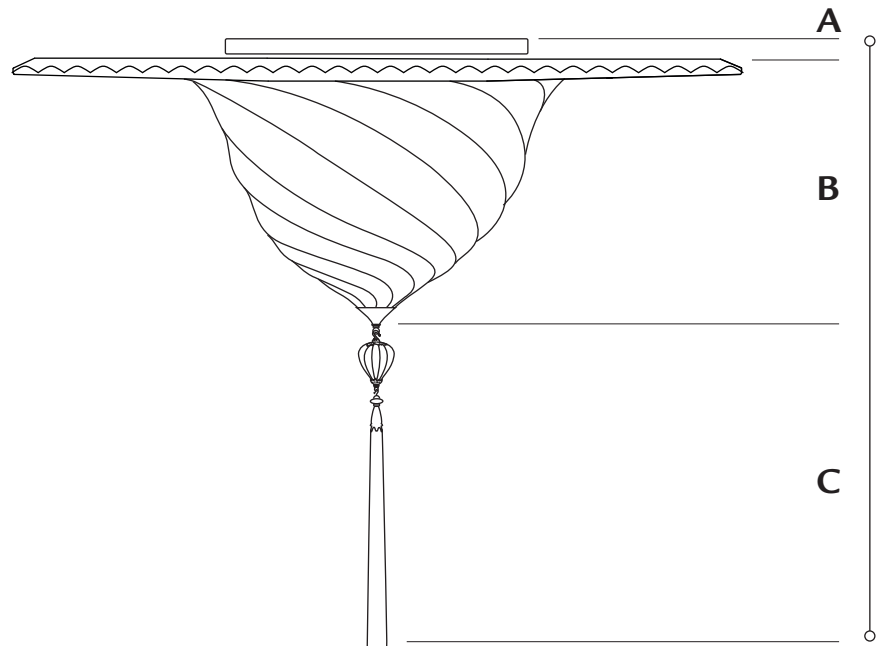

◆ A T E L I E R **FORTVNY** V E N E Z I A ◆

produced & distributed by Venetia Studium S.r.l. San Marco, 2425 . 30124 Venezia - Italy p+39 041 5236953 . info@fortuny.it
www.fortuny.it

FORTVNY SAMARKANDA

glass . shade ø 16 in. (cm 40,5)
metal ring ø 27 1/4 in. (cm 69)

art. G 069 SKC - 2

- A. ceiling attachment** 1 1/2 in. (cm 4)
C. shade 9 7/8 in. (cm 25)
(metal tip included)
D. glass drop with rayon tassel 11 3/4 in. (cm 30)

- standard overall height** 23 in. (cm 59)
weight lb.17 oz.10 (8 kg)
suggested wattage 3 x max 25W
voltage 110/120V: E12 socket . 220/240V: E14 socket