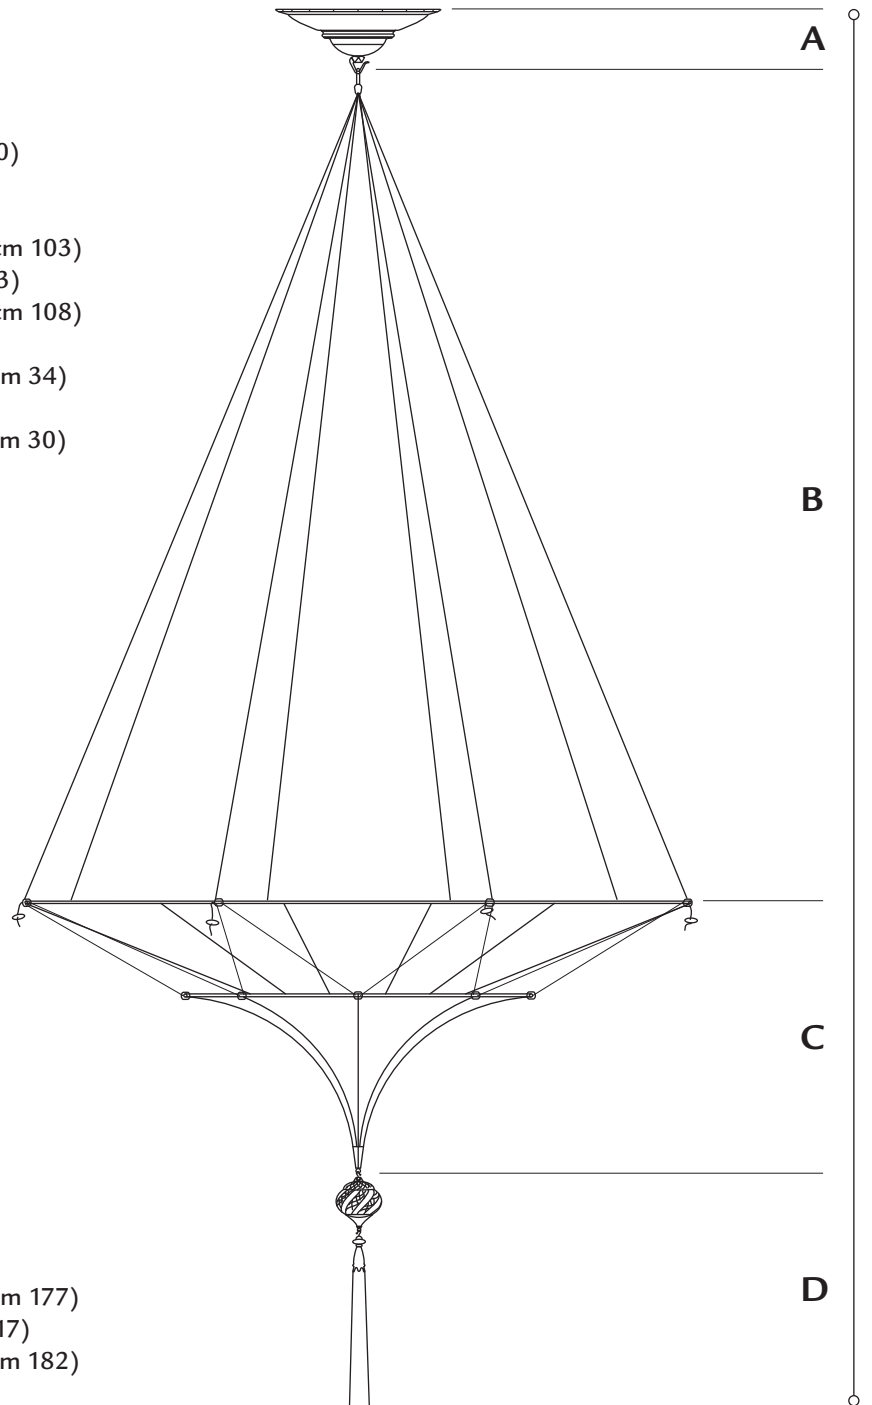

FORTVNY SCHEHERAZADE

silk . two tiers ø 33 7/8 in. (cm 86)

art. 086 SH

- A. ceiling attachment** 4 in. (cm 10)
(hook included)
- B. string's standard length** 40 1/2 in. (cm 103)
minimum 17 in. (cm 43)
maximum 42 1/2 in. (cm 108)
- C. shade** 13 3/8 in. (cm 34)
- D. metal drop with rayon tassel** 11 3/4 in. (cm 30)

- standard overall height** 69 5/8 in. (cm 177)
minimum 46 in. (cm 117)
maximum 71 5/8 in. (cm 182)

weight lb.4 oz.14 (2,2 kg)

suggested wattage 1 x max 100W

voltage 110/120V: E26 socket . 220/240V: E27 socket