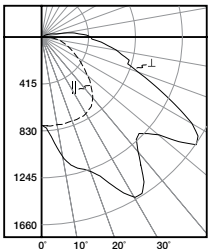

4VRVT3-LD5-6-P-UNV-L840-CD1-U
Electronic Driver
Linear LED 4000K
Spacing criterion: (H) 1.45 x mounting height,
(L) 2.17 x mounting height
Lumens: 6050
Input Watts: 49.3W
Efficacy: 122.7 lm/W
Test Report:
4VRVT3-LD5-6-P-UNV-L840-CD1-U.IES

Energy and Performance Data by Catalog Number

Lumen Maintenance

Ambient Temperature	TM-21 Lumen Maintenance (60,000 hours) ⁽¹⁾	Theoretical L70 (Hours) ⁽²⁾
25°C	> 91%	> 247,000

Notes: (1) Supported by IES TM-21 standards. (2) Theoretical values represent estimations commonly used; however, refer to the IES position on LED Product Lifetime Prediction, IES PS-10-18, that explains proper use of IES TM-21 and LM-80.

Ambient Ratings

2ft. Lumen Package	Ambient Rating
2VRVT3-LD5-2	55°C
2VRVT3-LD5-3	50°C
2VRVT3-LD5-4	50°C

4ft. Lumen Package	Ambient Rating
4VRVT3-LD5-4	55°C
4VRVT3-LD5-5	50°C
4VRVT3-LD5-6	50°C
4VRVT3-LD5-8	45°C

Input Watts:

4VRVT3-LD5-4 (4,000 lumens)=31W
4VRVT3-LD5-5 (5,000 lumens)=44W
4VRVT3-LD5-6 (6,000 lumens)=49W
4VRVT3-LD5-8 (8,000 lumens)=69W

Shipping Data

Catalog No.	Wt.
4VRVT3-LD5	12 lbs.