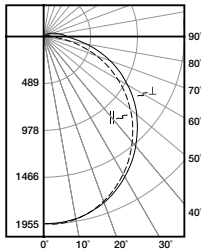

Photometric Data

[View IES files](#)

4VRVT3-LD5-6-G-UNV-L840-CD1-U
Electronic Driver
Linear LED 4000K
Spacing criterion: (H) 1.24 x mounting height,
(L) 1.26 x mounting height
Lumens: 6033
Input Watts: 51.1W
Efficacy: 118.1 lm/W
Test Report:
4VRVT3-LD5-6-G-UNV-L840-CD1-U.IES