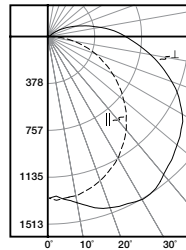

## Photometric Data

[View IES files](#)

**4VRVT3-LD5-6-G-UNV-L840-CD1-U**  
 Electronic Driver  
 Linear LED 4000K  
 Spacing criterion: (H) 1.24 x mounting height,  
 (L) 1.26 x mounting height  
 Lumens: 6033  
 Input Watts: 51.1W  
 Efficacy: 118.1 lm/W  
 Test Report:  
 4VRVT3-LD5-6-G-UNV-L840-CD1-U.IES