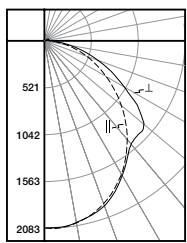

 [View IES files](#)

4VRVT2-LD5-6-DR-UNV-L840-CD1-WL-U
Electronic Driver
Linear LED 4000K
Spacing criterion: (H) 1.21 x mounting height,
(L) 1.22 x mounting height
Lumens: 6197
Input Watts: 50.6W
Efficacy: 122.5 lm/W
Test Report:
4VRVT2-LD5-6-DR-UNV-L840-CD1-WL-U.IES