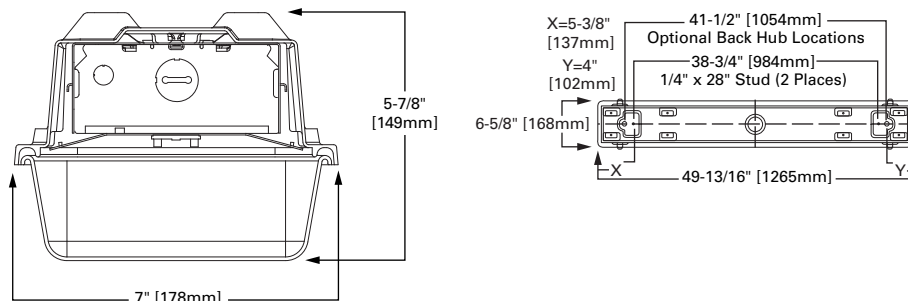

Product Certification

Product Features

Top Product Features

- 2ft, 4ft, and 8ft Sealed and Gasketed Tamper Resistant Vaportite
- Lumen packages up to 22K lumens
- High-Performance efficacy up to 150 LPW
- LEDs available in 3500K, 4000K and 5000K at 80 CRI
- Rated for -40c to 35c ambient
- Options to meet Buy American and other domestic preference requirements

Dimensional and Mounting Details

Installation Data

MOUNTING BRACKETS
Furnished
Two per 2' and 4' Unit
Four per 8' Unit

OPTIONAL CHAN HANGING SET
(VT2-CHAIN/SET-U)
Includes 6 ft. of chain, 4 large S-Hooks and 4 small S-Hooks
Order One (1) Kit for each 2' or 4' Fixture