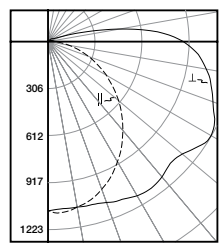

 [View IES files](#)

4VRVT2-LD5-6-DR-UNV-L840-CD1-WL-U
Electronic Driver
Linear LED 4000K
Spacing criterion: (H) 1.21 x mounting height,
(L) 1.22 x mounting height
Lumens: 6197
Input Watts: 50.6W
Efficacy: 122.5 lm/W
Test Report:
4VRVT2-LD5-6-DR-UNV-L840-CD1-WL-U.IES