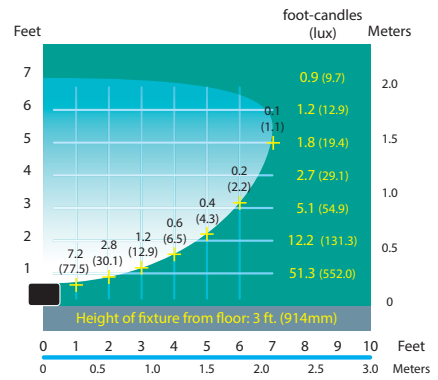

DIRECTIONAL LIGHTS DL-15-LEDP4 SERIES

TYPE

LIGHT DISTRIBUTION

DL-15-LEDP4
Half Spread Photometrics

DL-15-LEDP4
Half Spread Photometrics

DL-15-LEDP4
Half Spread Photometrics

BEAM/GLARE CONTROL

- FA-07-15/-SM** Square 1/4" Hex Cell Louver
- FA-10-15/-SMBLUE** Blue Tempered Glass Lens
- FA-10-15/-SMGREEN** Green Tempered Glass Lens