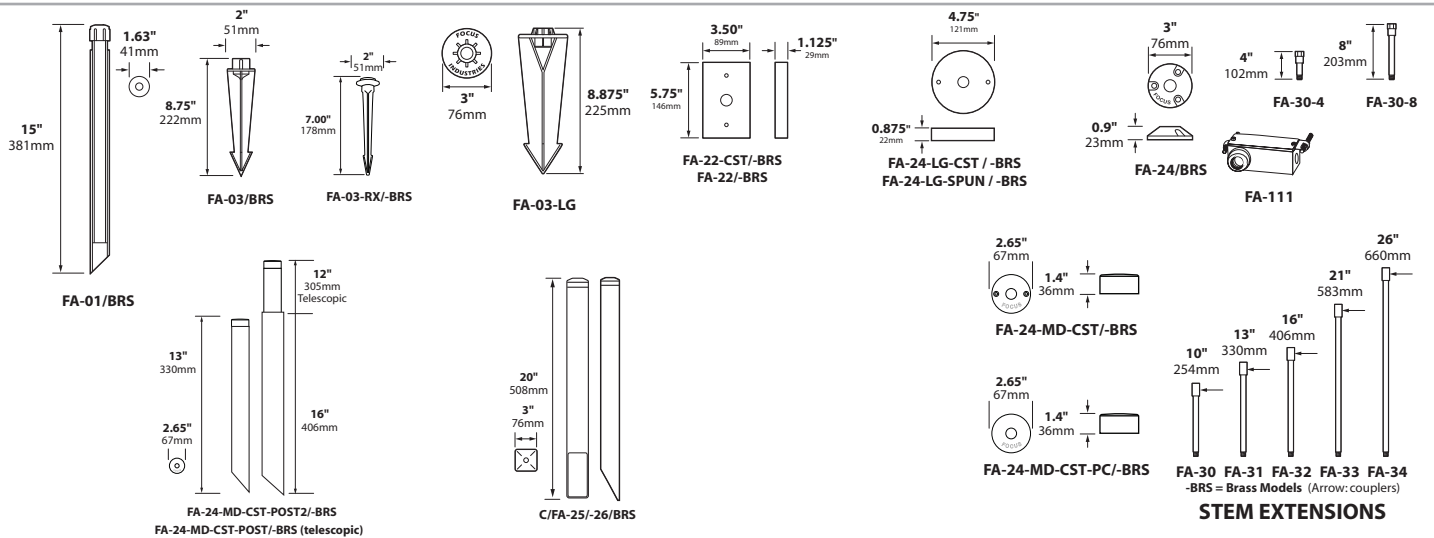

MOUNTING ACCESSORIES

JOB INFORMATION

Type: _____ Date: _____

Job Name: _____

Cat. No.: _____

Lamp(s): _____

Specifier: _____

Contractor: _____

Notes: _____

FOCUS INDUSTRIES INC.
25301 COMMERCENTRE DRIVE
LAKE FOREST, CA 92630

www.focusindustries.com
sales@focusindustries.com
(949) 830-1350 • FAX (949) 830-3390

Black Texture (Standard)	Antique Verde	Bronze Texture	Camel	White Texture	Hunter Texture	Rust	Weathered Iron	Weathered Brown	Stucco	Rubbed Verde	Chrome Powder	Acid Rust	Acid Verde	Black Acid Treatment
-BLT	-ATV	-BRT	-CAM	-WTX	-HTX	-RST	-WIR	-WBR	-STU	-RBV	-CPR	-BAR/CAR	-BAV/CAV	-BAT