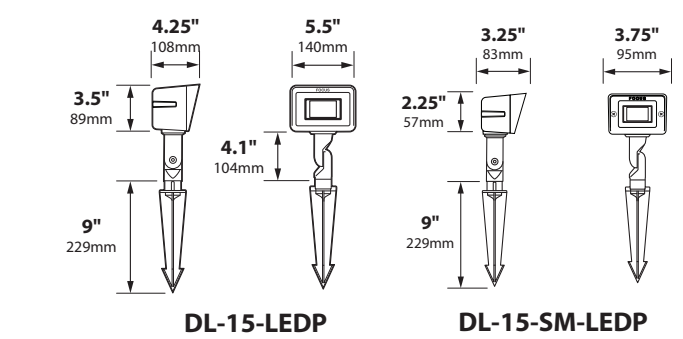

MOUNTING ACCESSORIES

JOB INFORMATION

Type: _____ Date: _____

Job Name: _____

Cat. No.: _____

Lamp(s): _____

Specifier: _____

Contractor: _____

Notes: _____

FOCUS INDUSTRIES INC.
25301 COMMERCENTRE DRIVE
LAKE FOREST, CA 92630

www.focusindustries.com
sales@focusindustries.com
(949) 830-1350 • FAX (949) 830-3390

Black Texture (Standard)	Antique Verde	Bronze Texture	Camel	White Texture	Hunter Texture	Rust	Weathered Iron	Weathered Brown	Stucco	Rubbed Verde	Chrome Powder	Acid Rust	Acid Verde	Black Acid Treatment
-BLT	-ATV	-BRT	-CAM	-WTX	-HTX	-RST	-WIR	-WBR	-STU	-RBV	-CPR	-BAR/CAR	-BAV/CAV	-BAT