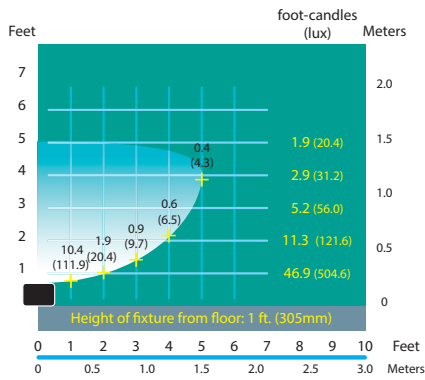

DIRECTIONAL LIGHTS DL-15-LEDP4 SERIES

TYPE

LIGHT DISTRIBUTION

DL-15-LEDP4
Half Spread Photometrics

DL-15-LEDP4
Half Spread Photometrics

DL-15-LEDP4
Half Spread Photometrics

BEAM/GLARE CONTROL

- FA-07-15/-SM** Square 1/4" Hex Cell Louver
- FA-10-15/-SMBLUE** Blue Tempered Glass Lens
- FA-10-15/-SMGREEN** Green Tempered Glass Lens