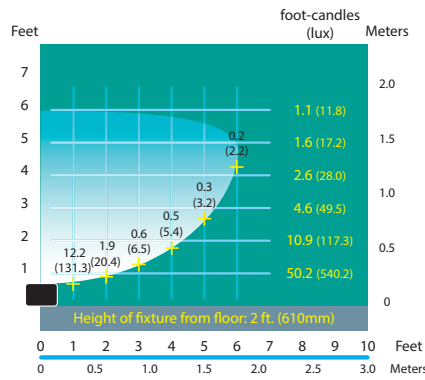

DIRECTIONAL LIGHTS DL-15-LEDP4 SERIES

TYPE

LIGHT DISTRIBUTION

DL-15-LEDP4
Half Spread Photometrics

DL-15-LEDP4
Half Spread Photometrics

DL-15-LEDP4
Half Spread Photometrics

BEAM/GLARE CONTROL

- FA-07-15/-SM** Square 1/4" Hex Cell Louver
- FA-10-15/-SMBLUE** Blue Tempered Glass Lens
- FA-10-15/-SMGREEN** Green Tempered Glass Lens