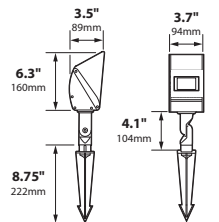

MOUNTING ACCESSORIES

BEAM/GLARE CONTROL ACCESSORIES

- FA-07 Square 1/4" Hex Cell Louver
- FA-10-BLUE Blue Plastic Gel
- FA-10-GREEN Green Plastic Gel
- HE Add to catalog # for Hood Extension

DL-04-HE
(With Hood Extension)