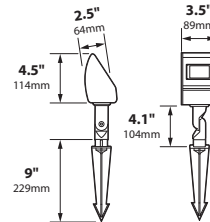

DL-04-LEDP-BLT

ORDERING INFORMATION

CATALOG NO.	DESCRIPTION	LAMP	EST. SHIP WEIGHT
DL-04-LEDP412V-BLT	12v Aluminum Floodlight	4w LED Panel	2.0 lbs
DL-04-LEDP412V-BRS	12v Brass Floodlight	4w LED Panel	3.0 lbs.