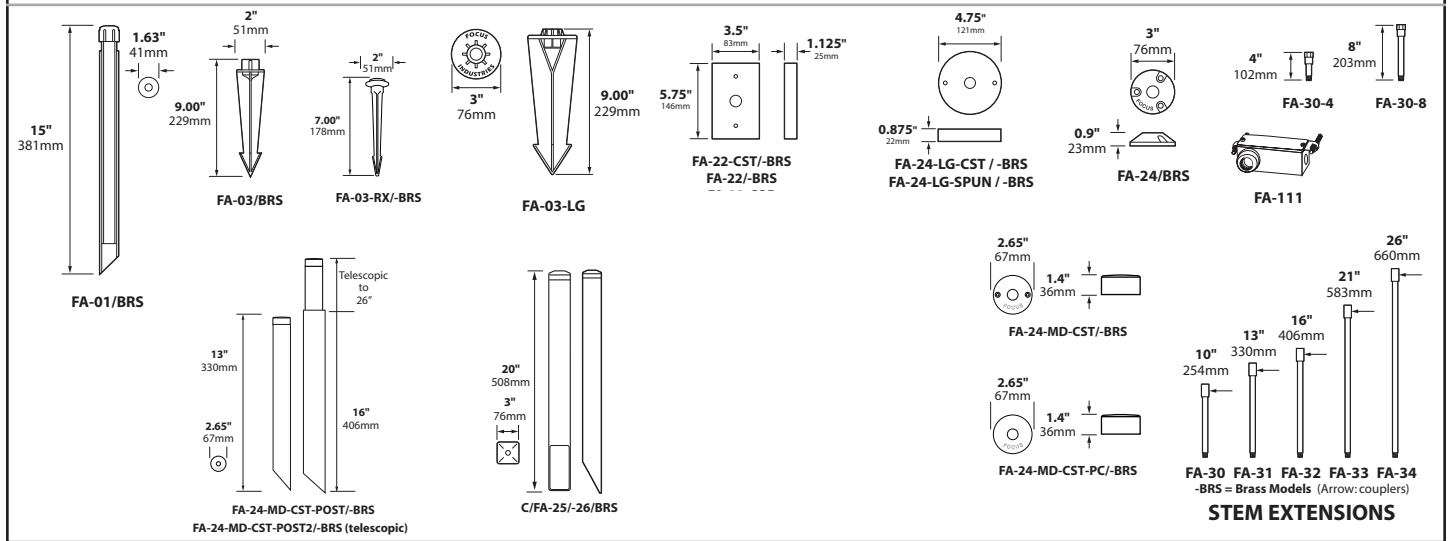

SOCKET: None

12V INTERNAL DRIVER: 5w 12vDC 350mA output, 12vAC input

WIRING: Black 3 foot 18/2 zip cord from base of fixture (12v. only)

For 25 foot 16/2 fixture lead wire add -25F to catalog number.

CONNECTION: FA-05 Quick Connector (not supplied) from fixture to main cable (12/2, 10/2 or 8/2 only) 12v. only

MOUNTING ACCESSORIES

BEAM/GLARE CONTROL ACCESSORIES

- FA-07 Square 1/4" Hex Cell Louver
- FA-10-BLUE Blue Plastic Gel
- FA-10-GREEN Green Plastic Gel
- HE Add to catalog # for Hood Extension

DL-04-HE
(With Hood Extension)