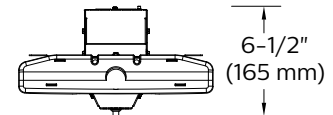

FBY LED high bay

12,000lm, 18,000lm, 24,000lm, & 30,000lm

Standard FBY

FBY W/BSL10LST Option

FBY W/BSL10LST & 347/480V Options

Ordering guide

Example: FBY24L840-UNV-LCA

Family	Lumen Package	Color Temperature	Voltage	Options
FBY				
FBY	12L 12,000 nominal delivered lumens 18L 18,000 nominal delivered lumens 24L 24,000 nominal delivered lumens 30L 30,000 nominal delivered lumens	B35 3500K (CRI 80) B40 4000K (CRI 80) B50 5000K (CRI 80)	UNV Universal voltage 120-277V 120 120V 208 208V 240 240V 277 277V 347 347V 480 480V	WP6² Wired 6' 16/3 cord & NEMA twist lock plug WC6 Wired 6' 16/3 cord WP6D² Wired 6' 16/3 cord & NEMA twist lock plug for line voltage and wired 6' WC6/4² Wired 6' 16/4 cord for line voltage plus unswitched hot for BSL10LST WC6/5² Wired 6' 16/5 cord for line voltage plus 0-10V dimming WC6/6² Wired 6' 16/6 cord for line voltage plus unswitched hot for BSL10LST BSL10LST² Factory wired Philips Bodine integral emergency pack, nominal 1100 to 1400 lumens MD360 360° Motion detector (ON/OFF) MD360D 360° Motion detector (ON/DIM to 10%) LCA Clear acrylic lens LFA Frosted acrylic lens