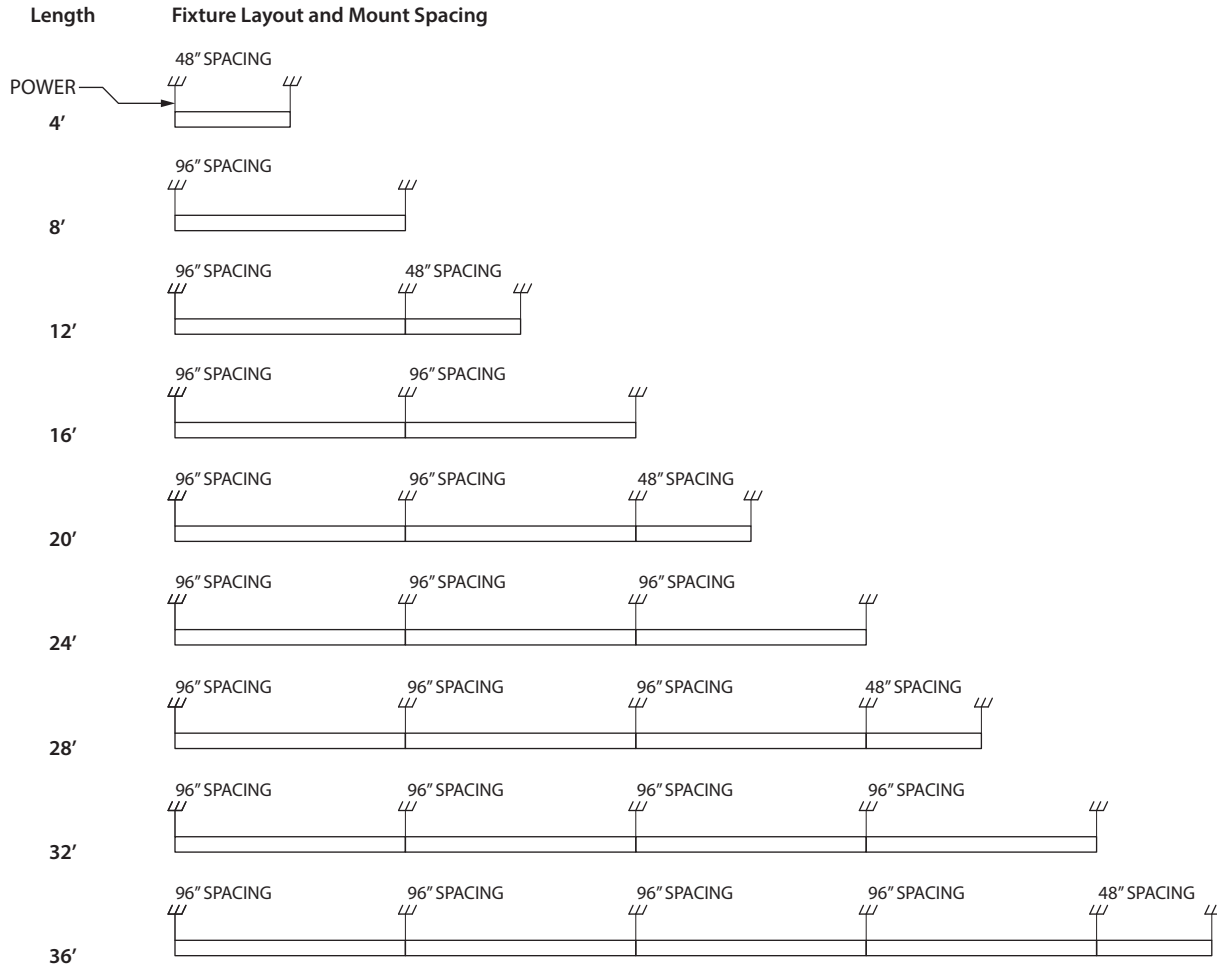

Corelite luminaires are precision tooled for simple trouble free contractor installation. Fixtures are available in 4'0" and 8'0". Rows longer than 4'0" are made up using 4'0" and 8'0". Suspension points for aircraft cable mounted fixtures equal the length of the fixture.

AC-MT

RUN LENGTH FIXTURE BREAKDOWN

For Longer Rows Refer To Table Below

QUANTITY OF FIXTURE LENGTH PER CONTINUOUS RUNS

CONTINUOUS RUNS ARE MADE UP USING 4'-0" AND 8'-0" FIXTURE LENGTHS AS SHOWN IN THE FOLLOWING TABLE:

	4'	8'	12'	16'	20'	24'	28'	32'	36'	40'	44'	48'	52'	56'	60'	64'	68'	72'	76'	80'	84'	88'	92'	96'	100'	104'	108'
4'	1		1		1		1		1		1		1		1		1		1		1		1		1		1
8		1	1	2	2	3	3	4	4	5	5	6	6	7	7	8	8	9	9	10	10	11	11	12	12	13	13